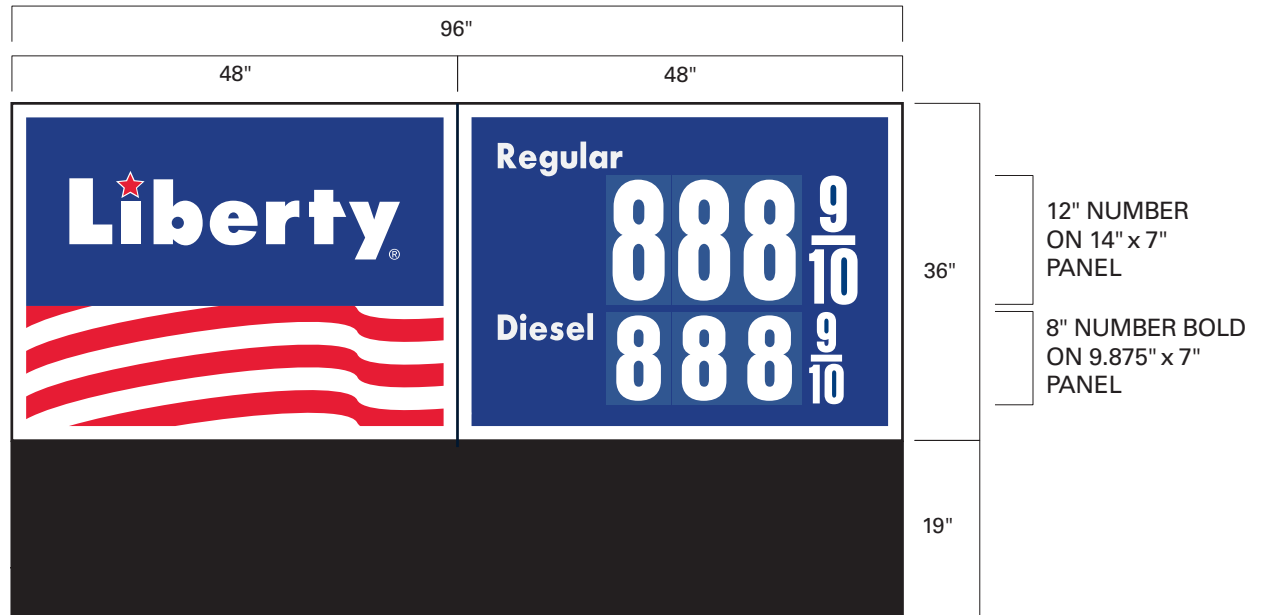

**LIBERTY® HORIZONTAL MONUMENT
TWO PRODUCT PRICER**