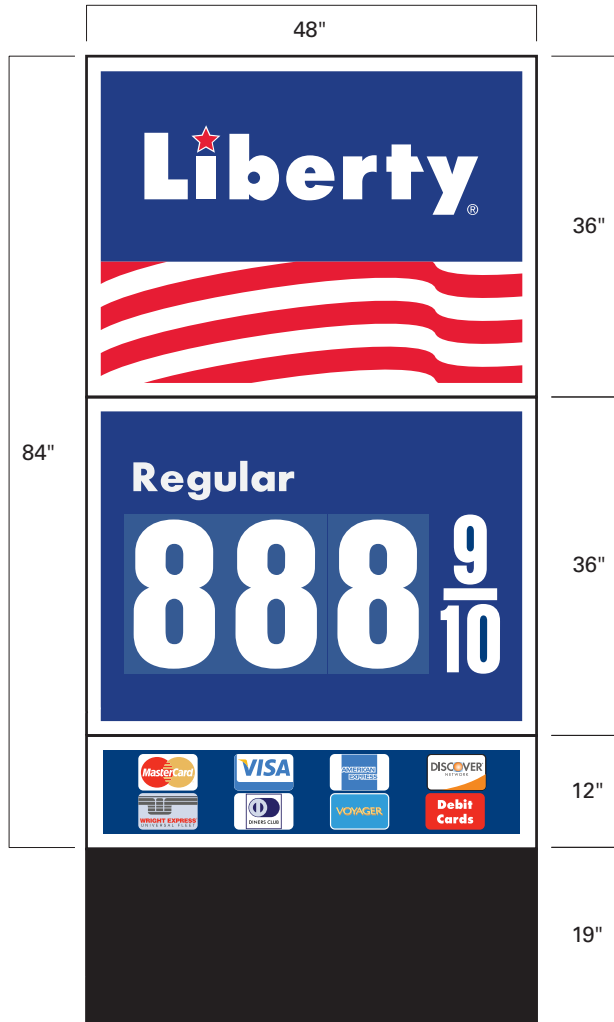

15" NUMBER
ON 16.875" x 10.75"
PANEL

FMD12C
12" RED LED
IN BOX OF
15.062" x 35.062"

LIBERTY® VERTICAL MONUMENT
TWO PRODUCT PRICER

LIBERTY® VERTICAL MONUMENT
TWO PRODUCT LED PRICER

12" NUMBER
ON 14" x 7"
PANEL

8" NUMBER BOLD
ON 9.875" x 7"
PANEL

FMD12C
12" RED LED
IN BOX OF
15.062" x 35.062"

FMD6C
6" GREEN LED
IN BOX OF
8.624" x 18.812"

LIBERTY® VERTICAL MONUMENT
THREE PRODUCT PRICER

LIBERTY® VERTICAL MONUMENT
THREE PRODUCT LED PRICER

GPB-06
6" NUMBER
ON 6.875" x 5.5"
PANEL

FMD6C
6" RED LED
IN BOX OF
8.624" x 18.812"

**LIBERTY® HORIZONTAL
MONUMENT SIGN
SHOWING COMPONENT PARTS**

**PRODUCT
NUMBERS**

HALLMARK UNIT
ID-3648

PRICE SECTION
PRIC-3648

PRICER FONT SETS — LED

1. All sizes are also available in green for diesel pricing.

ITEM#	PRODUCT DESCRIPTION		ITEM#	PRODUCT DESCRIPTION	
FMD30CSB	30" NUMBER ON 35.210" X 83.40" PANEL		FMD20C	20" NUMBER ON 22.500" X 54.250" PANEL	
FMD28S	28" NUMBER ON 33.950" X 69.230" PANEL		FMD18S	18" NUMBER ON 21.011" X 48.625" PANEL	
FMD24S	24" NUMBER ON 29.140" X 66.907" PANEL		FMD16C	16" NUMBER ON 19.450" X 46.536" PANEL	
FMD22C	22" NUMBER ON 25.800" X 56.374" PANEL		FMD12C	12" NUMBER ON 15.550" X 36.662" PANEL	
			FMD10CS	10" NUMBER ON 13.549" X 31.786" PANEL	
			FMD8CS	8" NUMBER ON 11.487" X 25.537" PANEL	
			FMD6C	6" NUMBER ON 8.624" X 18.812" PANEL	