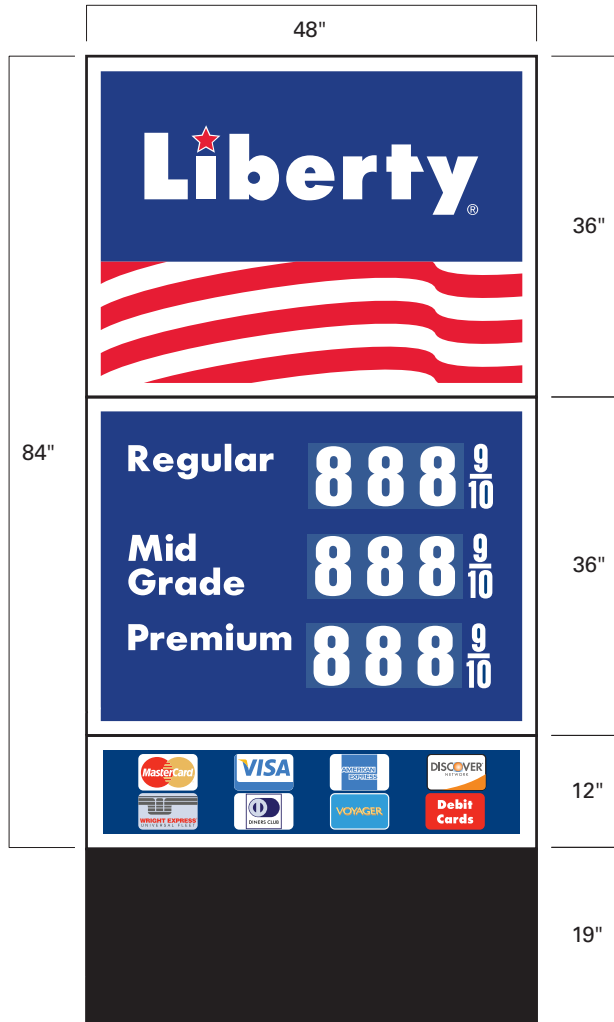

15" NUMBER
ON 16.875" x 10.75"
PANEL

FMD12C
12" RED LED
IN BOX OF
15.062" x 35.062"

LIBERTY® VERTICAL MONUMENT
TWO PRODUCT PRICER

LIBERTY® VERTICAL MONUMENT
TWO PRODUCT LED PRICER

12" NUMBER
ON 14" x 7"
PANEL

8" NUMBER BOLD
ON 9.875" x 7"
PANEL

FMD12C
12" RED LED
IN BOX OF
15.062" x 35.062"

FMD6C
6" GREEN LED
IN BOX OF
8.624" x 18.812"

LIBERTY® VERTICAL MONUMENT
THREE PRODUCT PRICER

LIBERTY® VERTICAL MONUMENT
THREE PRODUCT LED PRICER

GPB-06
6" NUMBER
ON 6.875" x 5.5"
PANEL

FMD6C
6" RED LED
IN BOX OF
8.624" x 18.812"

**LIBERTY® HORIZONTAL
MONUMENT SIGN
SHOWING COMPONENT PARTS**

**PRODUCT
NUMBERS**

HALLMARK UNIT
ID-3648

PRICE SECTION
PRIC-3648

PRICER FONT SETS — LED

1. All sizes are also available in green for diesel pricing.

ITEM#	PRODUCT DESCRIPTION		ITEM#	PRODUCT DESCRIPTION	
FMD30CSB	30" NUMBER ON 35.210" X 83.40" PANEL		FMD20C	20" NUMBER ON 22.500" X 54.250" PANEL	
FMD28S	28" NUMBER ON 33.950" X 69.230" PANEL		FMD18S	18" NUMBER ON 21.011" X 48.625" PANEL	
FMD24S	24" NUMBER ON 29.140" X 66.907" PANEL		FMD16C	16" NUMBER ON 19.450" X 46.536" PANEL	
FMD22C	22" NUMBER ON 25.800" X 56.374" PANEL		FMD12C	12" NUMBER ON 15.550" X 36.662" PANEL	
			FMD10CS	10" NUMBER ON 13.549" X 31.786" PANEL	
			FMD8CS	8" NUMBER ON 11.487" X 25.537" PANEL	
			FMD6C	6" NUMBER ON 8.624" X 18.812" PANEL	