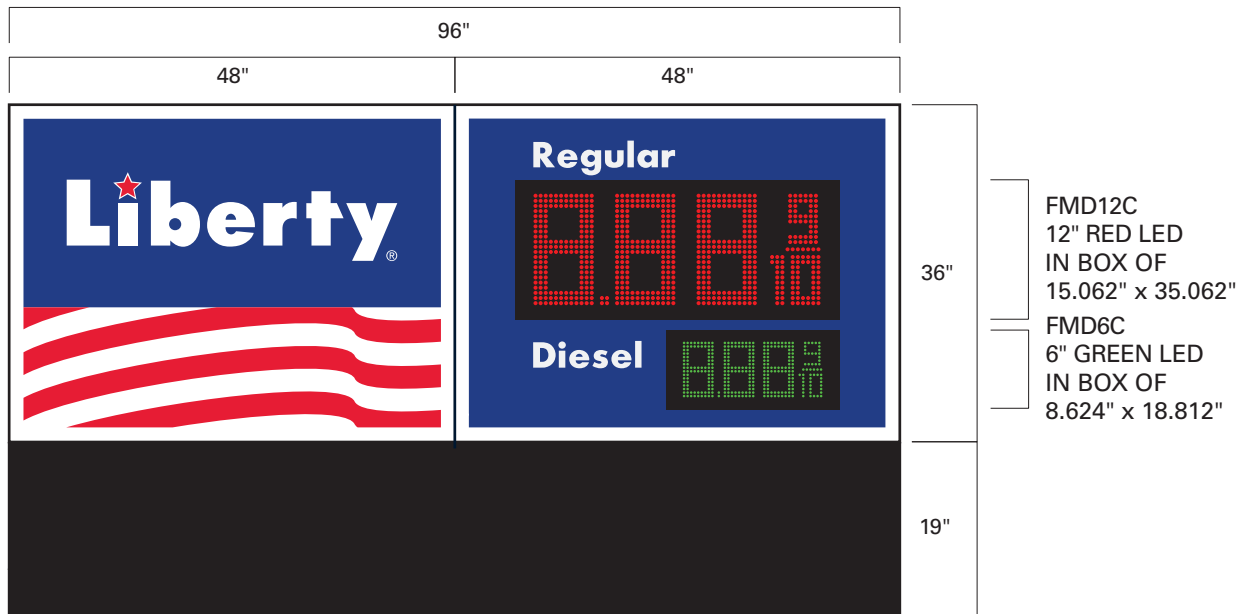

GPB-06
6" NUMBER
ON 6.875" x 5.5"
PANEL

FMD6C
6" RED LED
IN BOX OF
8.624" x 18.812"

**LIBERTY® HORIZONTAL
MONUMENT SIGN
SHOWING COMPONENT PARTS**

**PRODUCT
NUMBERS**

HALLMARK UNIT
ID-3648

PRICE SECTION
PRIC-3648

**LIBERTY® HORIZONTAL
MONUMENT LED SIGN
SHOWING COMPONENT PARTS**

**PRODUCT
NUMBERS**

HALLMARK UNIT
ID-3648

PRICE SECTION
PRIC-3648

**LIBERTY® HORIZONTAL MONUMENT
ONE PRODUCT PRICER**

**LIBERTY® HORIZONTAL MONUMENT
ONE PRODUCT LED PRICER**

**LIBERTY® HORIZONTAL MONUMENT
TWO PRODUCT PRICER**

**LIBERTY® HORIZONTAL MONUMENT
TWO PRODUCT LED PRICER**

**LIBERTY® HORIZONTAL MONUMENT
THREE PRODUCT PRICER**

**LIBERTY® HORIZONTAL MONUMENT
THREE PRODUCT LED PRICER**

PRICER FONT SETS — LED

1. All sizes are also available in green for diesel pricing.

ITEM#	PRODUCT DESCRIPTION		ITEM#	PRODUCT DESCRIPTION	
FMD30CSB	30" NUMBER ON 35.210" X 83.40" PANEL		FMD20C	20" NUMBER ON 22.500" X 54.250" PANEL	
FMD28S	28" NUMBER ON 33.950" X 69.230" PANEL		FMD18S	18" NUMBER ON 21.011" X 48.625" PANEL	
FMD24S	24" NUMBER ON 29.140" X 66.907" PANEL		FMD16C	16" NUMBER ON 19.450" X 46.536" PANEL	
FMD22C	22" NUMBER ON 25.800" X 56.374" PANEL		FMD12C	12" NUMBER ON 15.550" X 36.662" PANEL	
			FMD10CS	10" NUMBER ON 13.549" X 31.786" PANEL	
			FMD8CS	8" NUMBER ON 11.487" X 25.537" PANEL	
			FMD6C	6" NUMBER ON 8.624" X 18.812" PANEL	