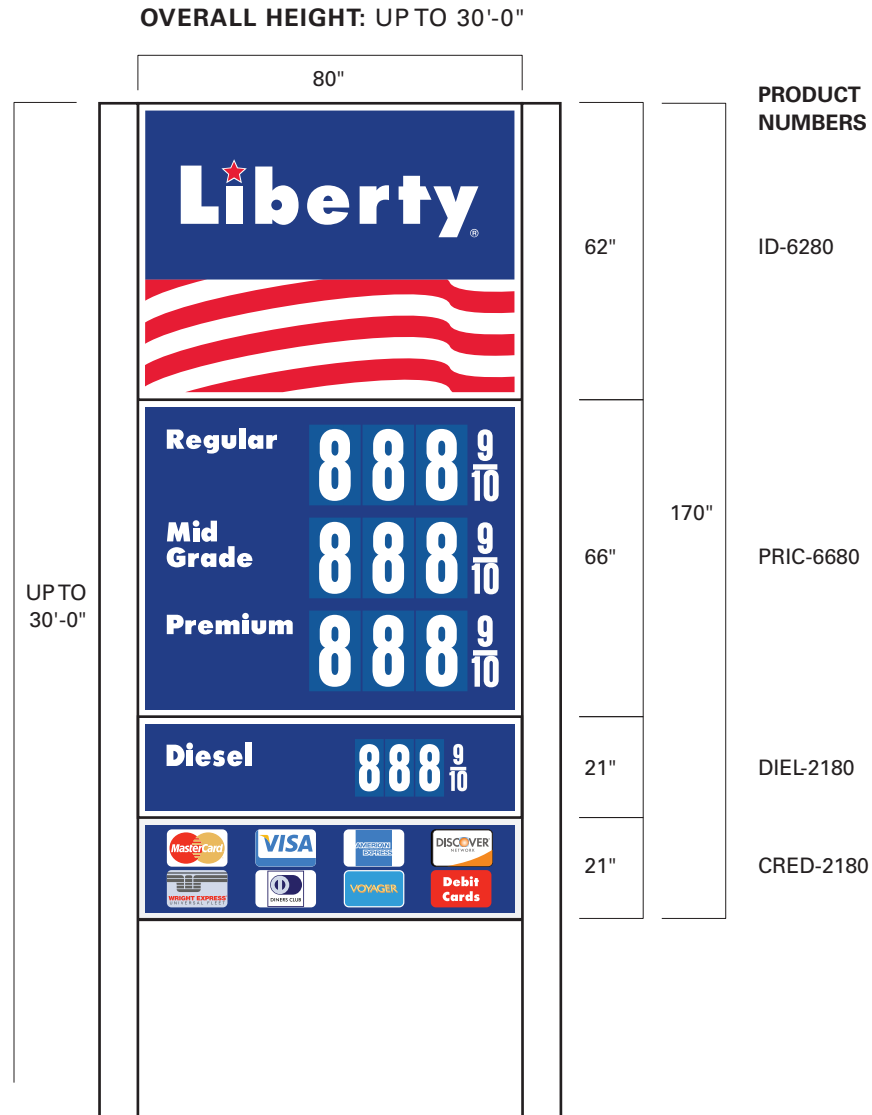

**STANDARD LIBERTY® IDENTIFICATION SIGN
SHOWING COMPONENT PARTS**

IMAGE CONTINUES TO GROUND