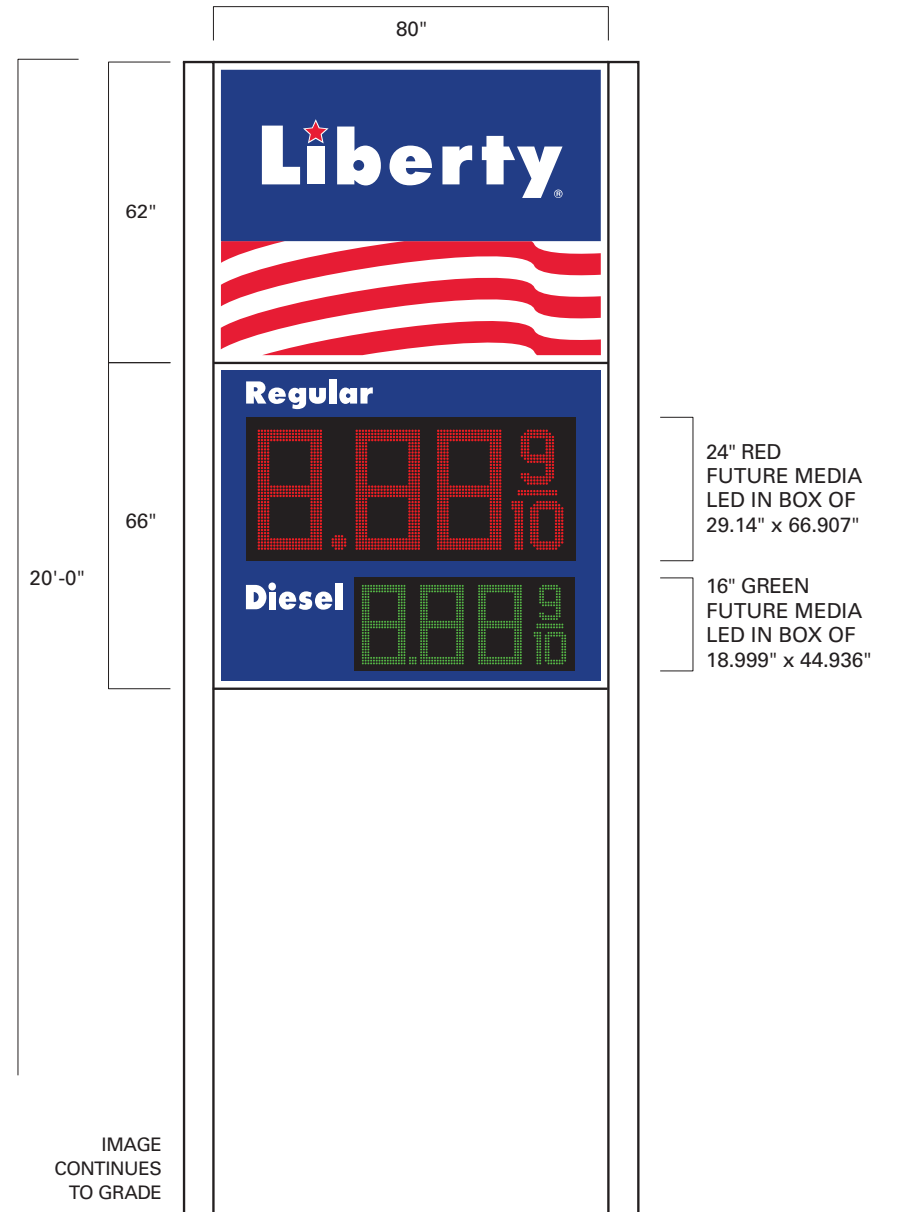

15" NUMBER
ON 16.875" x 10.75"
PANEL

FMD12C
12" RED LED
IN BOX OF
15.062" x 35.062"

LIBERTY® VERTICAL MONUMENT
TWO PRODUCT PRICER

LIBERTY® VERTICAL MONUMENT
TWO PRODUCT LED PRICER

12" NUMBER
ON 14" x 7"
PANEL

GPB-06
6" NUMBER
ON 6.875" x 5.5"
PANEL

FMD6C
6" RED LED
IN BOX OF
8.624" x 18.812"

**LIBERTY® HORIZONTAL
MONUMENT SIGN
SHOWING COMPONENT PARTS**

**PRODUCT
NUMBERS**

HALLMARK UNIT
ID-3648

PRICE SECTION
PRIC-3648

STANDARD ONE PRODUCT LED PRICER

STANDARD TWO PRODUCT PRICER

STANDARD TWO PRODUCT LED PRICER

STANDARD THREE PRODUCT PRICER

STANDARD THREE PRODUCT LED PRICER

STANDARD FOUR PRODUCT PRICER

STANDARD FOUR PRODUCT LED PRICER

PRICER FONT SETS — LED

1. All sizes are also available in green for diesel pricing.

ITEM#	PRODUCT DESCRIPTION		ITEM#	PRODUCT DESCRIPTION	
FMD30CSB	30" NUMBER ON 35.210" X 83.40" PANEL		FMD20C	20" NUMBER ON 22.500" X 54.250" PANEL	
FMD28S	28" NUMBER ON 33.950" X 69.230" PANEL		FMD18S	18" NUMBER ON 21.011" X 48.625" PANEL	
FMD24S	24" NUMBER ON 29.140" X 66.907" PANEL		FMD16C	16" NUMBER ON 19.450" X 46.536" PANEL	
FMD22C	22" NUMBER ON 25.800" X 56.374" PANEL		FMD12C	12" NUMBER ON 15.550" X 36.662" PANEL	
			FMD10CS	10" NUMBER ON 13.549" X 31.786" PANEL	
			FMD8CS	8" NUMBER ON 11.487" X 25.537" PANEL	
			FMD6C	6" NUMBER ON 8.624" X 18.812" PANEL	