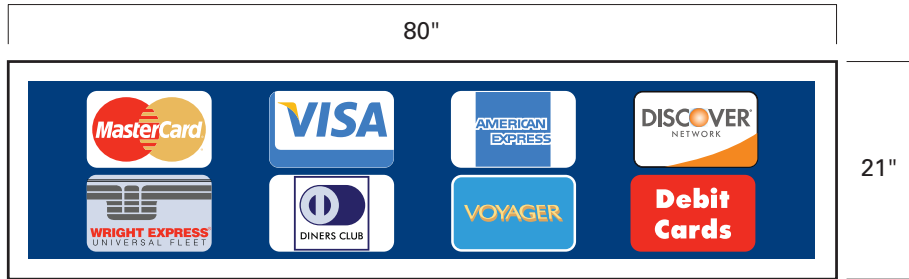

OPTIONAL CABINETS AND FACES

DIMENSIONS FOR ALL PICTURED

CC-2180