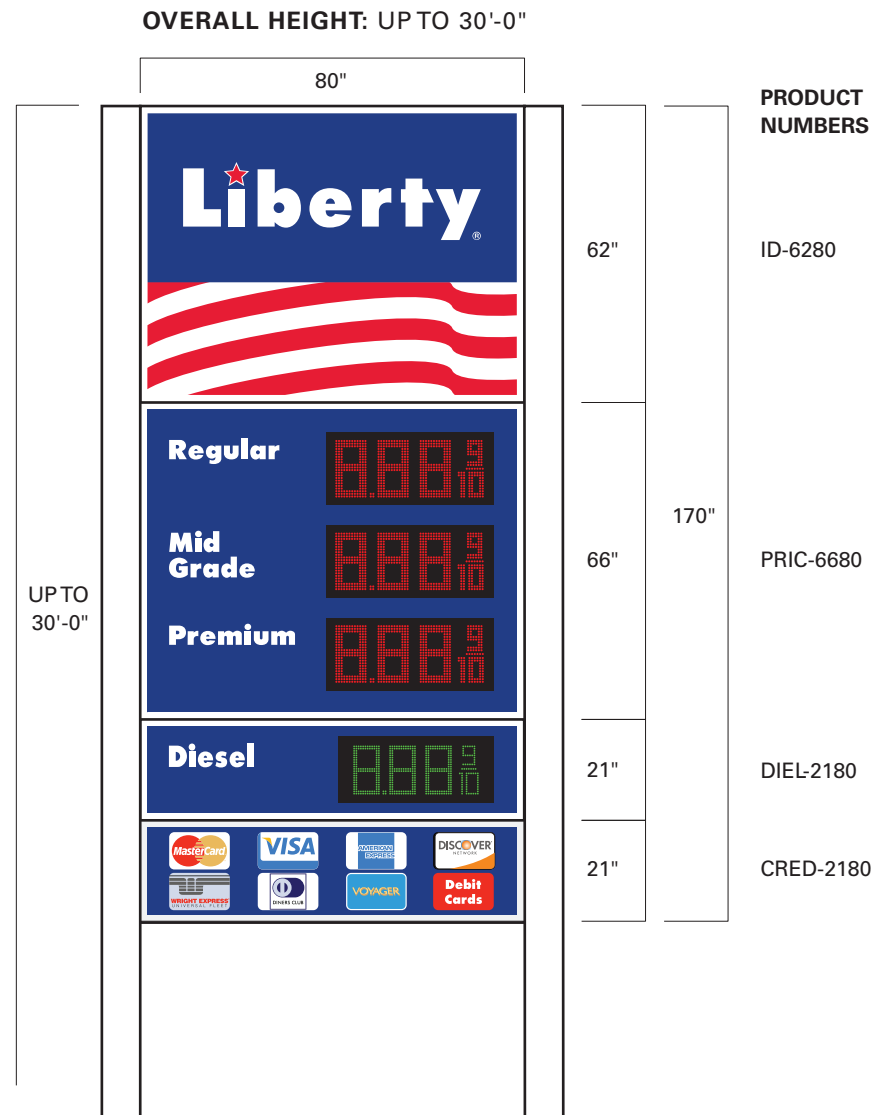

**STANDARD LIBERTY® IDENTIFICATION LED SIGN
SHOWING COMPONENT PARTS**

IMAGE CONTINUES TO GROUND