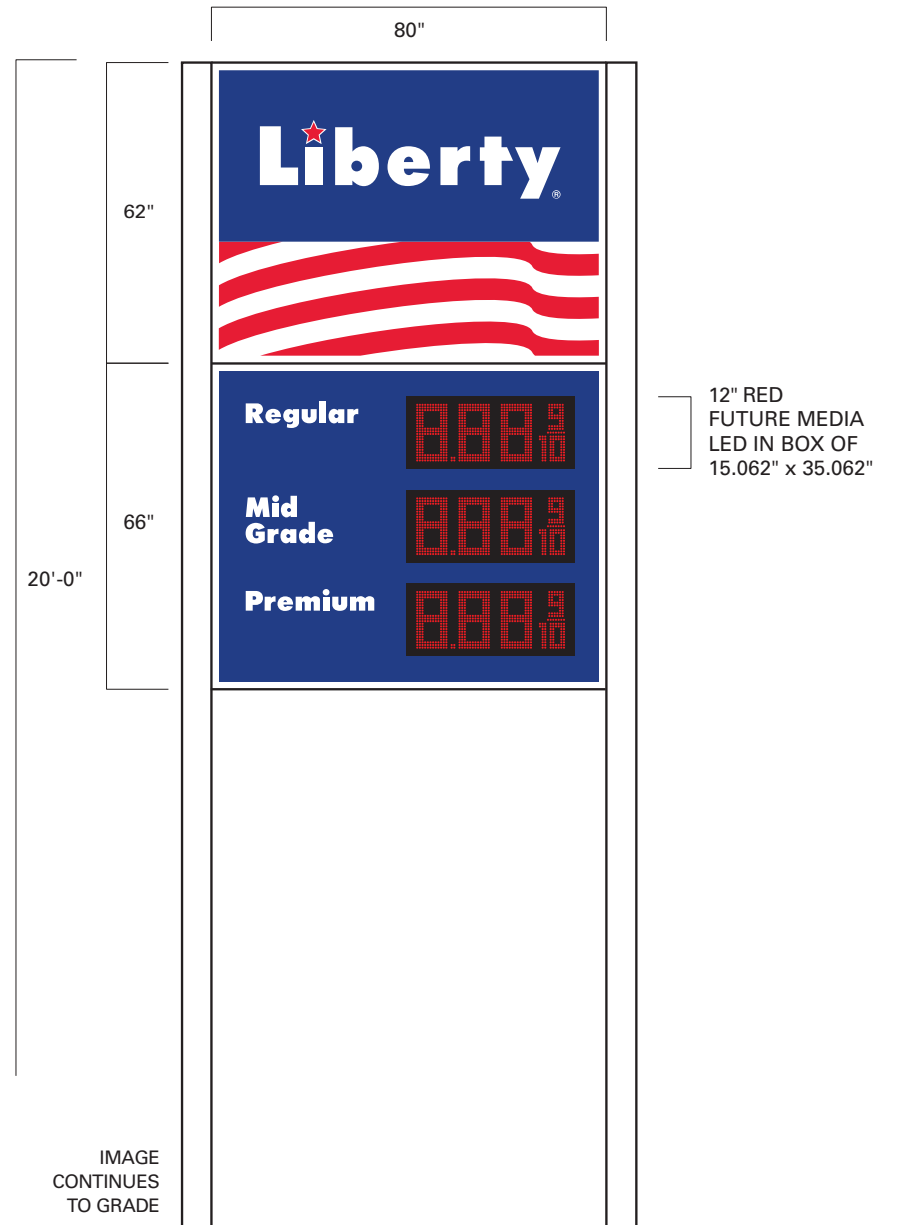

15" NUMBER
ON 16.875" x 10.75"
PANEL

FMD12C
12" RED LED
IN BOX OF
15.062" x 35.062"

LIBERTY® VERTICAL MONUMENT
TWO PRODUCT PRICER

LIBERTY® VERTICAL MONUMENT
TWO PRODUCT LED PRICER

12" NUMBER
ON 14" x 7"
PANEL

STANDARD ONE PRODUCT LED PRICER

STANDARD TWO PRODUCT PRICER

STANDARD TWO PRODUCT LED PRICER

STANDARD THREE PRODUCT PRICER

STANDARD THREE PRODUCT LED PRICER

STANDARD FOUR PRODUCT PRICER

STANDARD FOUR PRODUCT LED PRICER

PRICER FONT SETS — BOLD

ITEM#	PRODUCT DESCRIPTION	
GPB-24	24" NUMBER ON 25 7/8" X 16" PANEL	
GPB-17	17" NUMBER ON 18 7/8" X 13 3/4" PANEL	
GPB-15	15" NUMBER ON 16 7/8" X 12 1/4" PANEL	
GPB-12	12" NUMBER ON 13 7/8" X 11" PANEL	
GPB-10	10" NUMBER ON 11 7/8" X 9 1/2" PANEL	
GPB-08	8" NUMBER ON 9 7/8" X 7" PANEL	
GPB-06	6" NUMBER ON 6 7/8" X 5 1/2" PANEL	

PRICER FONT SETS — LED

1. All sizes are also available in green for diesel pricing.

ITEM#	PRODUCT DESCRIPTION		ITEM#	PRODUCT DESCRIPTION	
FMD30CSB	30" NUMBER ON 35.210" X 83.40" PANEL		FMD20C	20" NUMBER ON 22.500" X 54.250" PANEL	
FMD28S	28" NUMBER ON 33.950" X 69.230" PANEL		FMD18S	18" NUMBER ON 21.011" X 48.625" PANEL	
FMD24S	24" NUMBER ON 29.140" X 66.907" PANEL		FMD16C	16" NUMBER ON 19.450" X 46.536" PANEL	
FMD22C	22" NUMBER ON 25.800" X 56.374" PANEL		FMD12C	12" NUMBER ON 15.550" X 36.662" PANEL	
			FMD10CS	10" NUMBER ON 13.549" X 31.786" PANEL	
			FMD8CS	8" NUMBER ON 11.487" X 25.537" PANEL	
			FMD6C	6" NUMBER ON 8.624" X 18.812" PANEL	