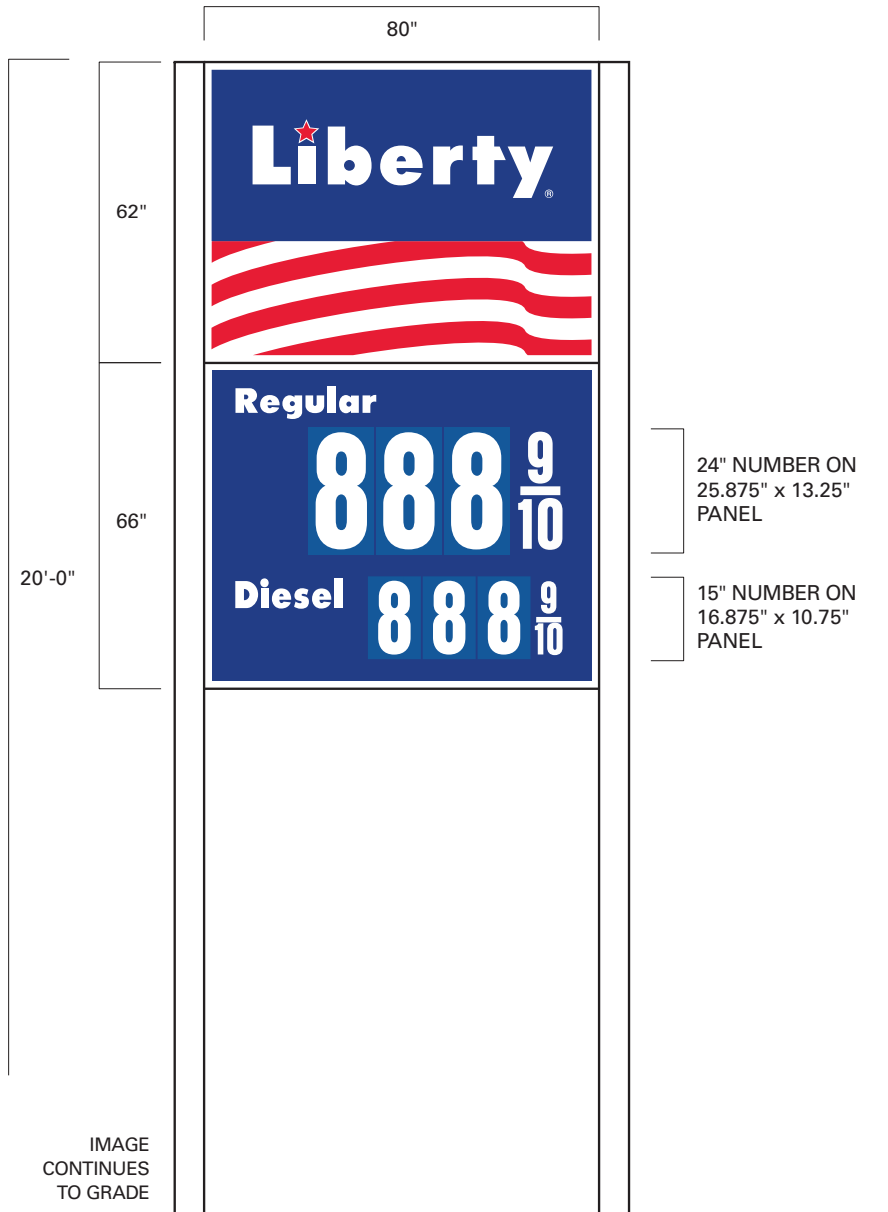

STANDARD TWO PRODUCT PRICER

STANDARD TWO PRODUCT LED PRICER