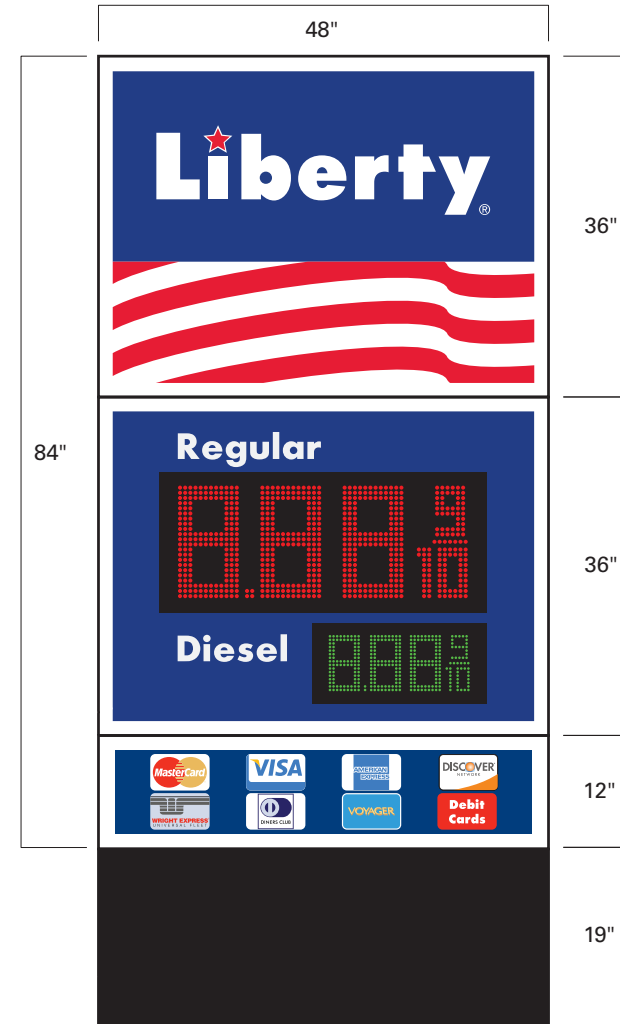

15" NUMBER
ON 16.875" x 10.75"
PANEL

FMD12C
12" RED LED
IN BOX OF
15.062" x 35.062"

LIBERTY® VERTICAL MONUMENT
TWO PRODUCT PRICER

LIBERTY® VERTICAL MONUMENT
TWO PRODUCT LED PRICER

12" NUMBER
ON 14" x 7"
PANEL

8" NUMBER BOLD
ON 9.875" x 7"
PANEL

FMD12C
12" RED LED
IN BOX OF
15.062" x 35.062"

FMD6C
6" GREEN LED
IN BOX OF
8.624" x 18.812"

LIBERTY® VERTICAL MONUMENT
THREE PRODUCT PRICER

LIBERTY® VERTICAL MONUMENT
THREE PRODUCT LED PRICER

GPB-06
6" NUMBER
ON 6.875" x 5.5"
PANEL

FMD6C
6" RED LED
IN BOX OF
8.624" x 18.812"

**LIBERTY® HORIZONTAL
MONUMENT SIGN
SHOWING COMPONENT PARTS**

**PRODUCT
NUMBERS**

HALLMARK UNIT
ID-3648

PRICE SECTION
PRIC-3648

PRICER FONT SETS — LED

1. All sizes are also available in green for diesel pricing.

ITEM#	PRODUCT DESCRIPTION		ITEM#	PRODUCT DESCRIPTION	
FMD30CSB	30" NUMBER ON 35.210" X 83.40" PANEL		FMD20C	20" NUMBER ON 22.500" X 54.250" PANEL	
FMD28S	28" NUMBER ON 33.950" X 69.230" PANEL		FMD18S	18" NUMBER ON 21.011" X 48.625" PANEL	
FMD24S	24" NUMBER ON 29.140" X 66.907" PANEL		FMD16C	16" NUMBER ON 19.450" X 46.536" PANEL	
FMD22C	22" NUMBER ON 25.800" X 56.374" PANEL		FMD12C	12" NUMBER ON 15.550" X 36.662" PANEL	
			FMD10CS	10" NUMBER ON 13.549" X 31.786" PANEL	
			FMD8CS	8" NUMBER ON 11.487" X 25.537" PANEL	
			FMD6C	6" NUMBER ON 8.624" X 18.812" PANEL	