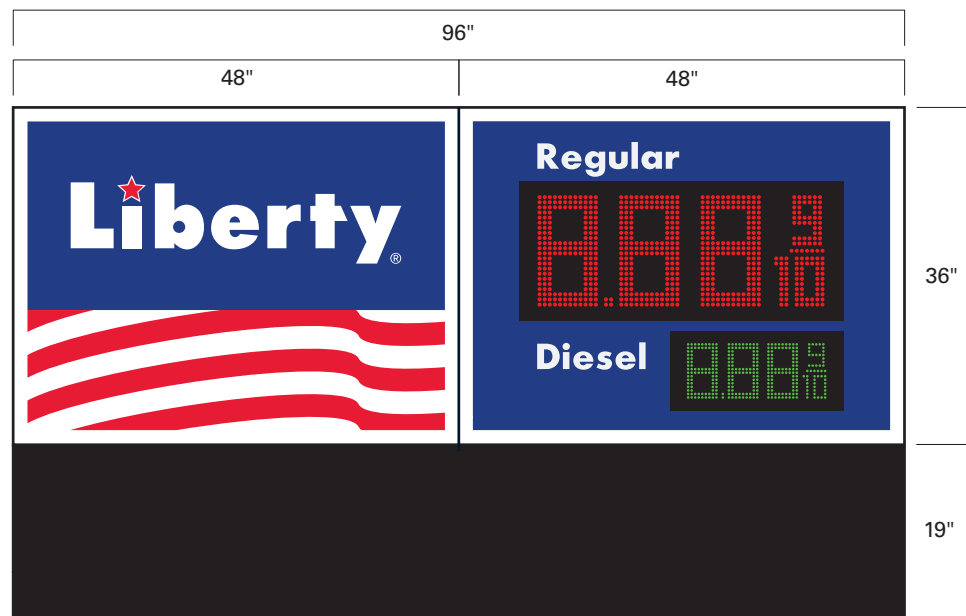

**LIBERTY® HORIZONTAL
MONUMENT LED SIGN
SHOWING COMPONENT PARTS**

**PRODUCT
NUMBERS**

HALLMARK UNIT
ID-3648

PRICE SECTION
PRIC-3648