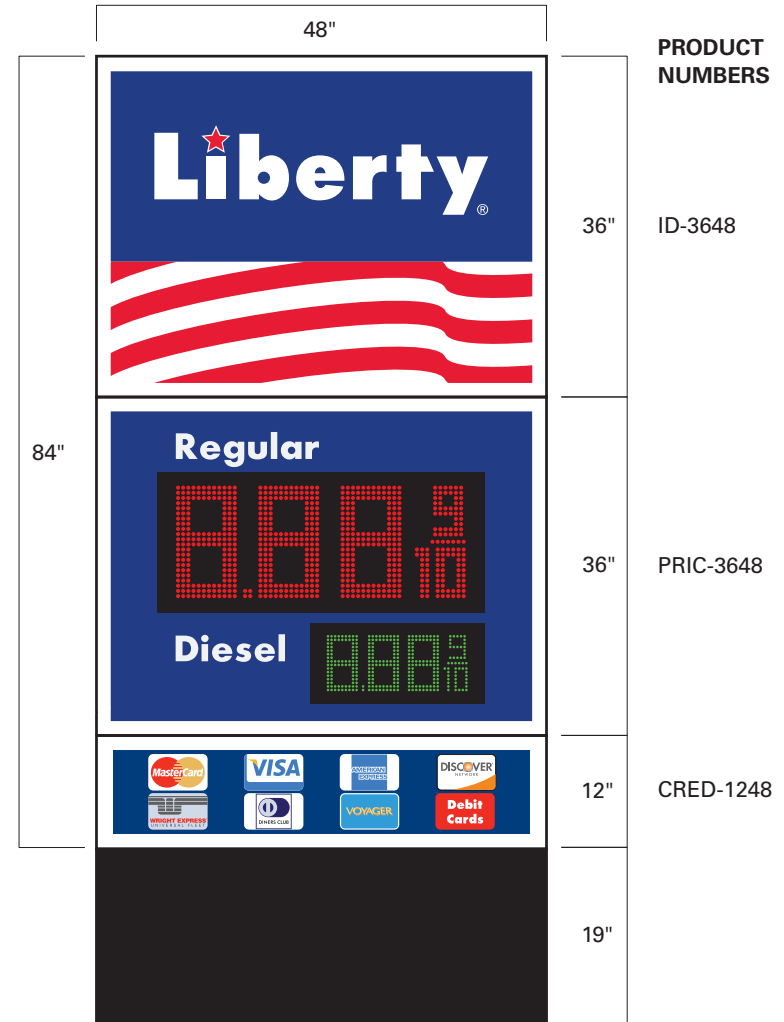

**LIBERTY® VERTICAL MONUMENT SIGN
SHOWING COMPONENT PARTS**

**LIBERTY® VERTICAL MONUMENT LED SIGN
SHOWING COMPONENT PARTS**