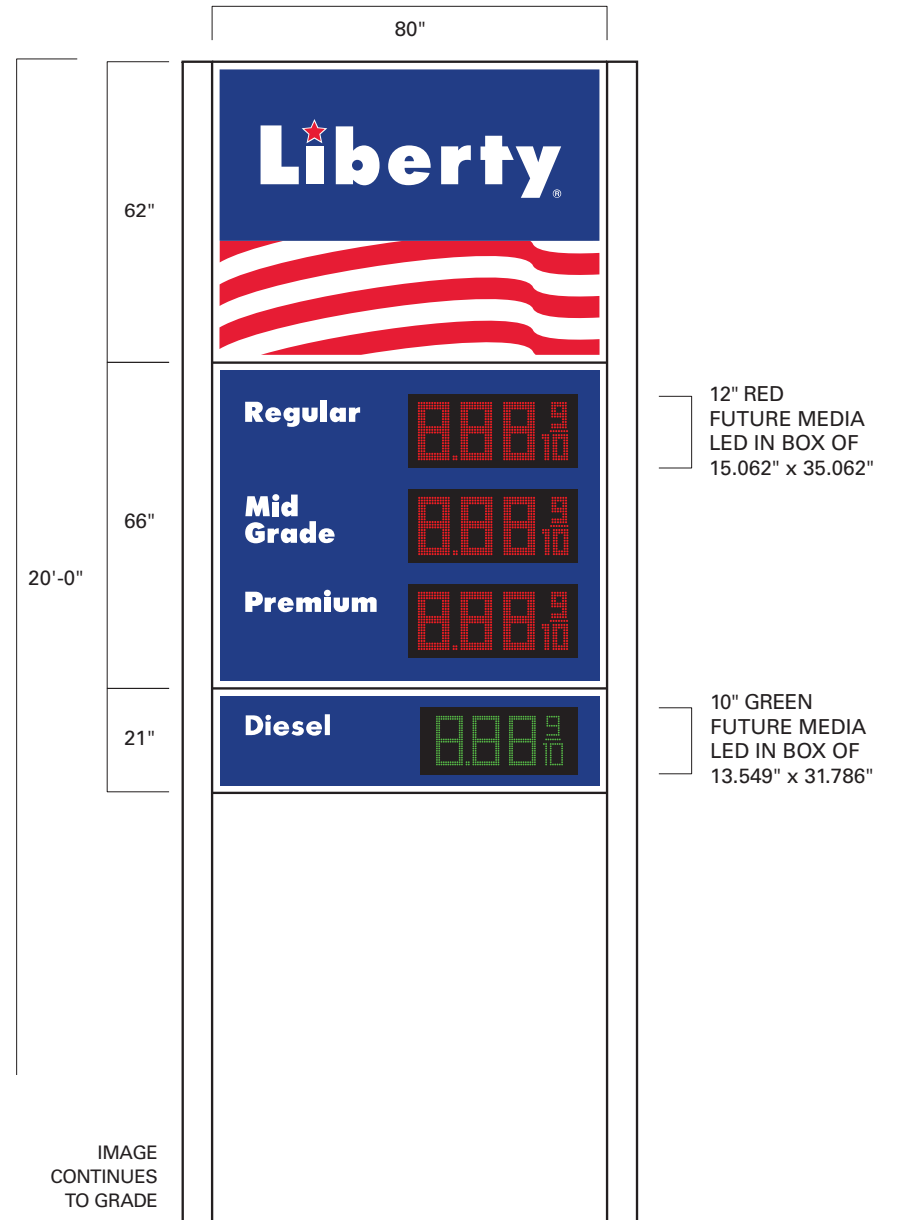

15" NUMBER
ON 16.875" x 10.75"
PANEL

FMD12C
12" RED LED
IN BOX OF
15.062" x 35.062"

LIBERTY® VERTICAL MONUMENT
TWO PRODUCT PRICER

LIBERTY® VERTICAL MONUMENT
TWO PRODUCT LED PRICER

12" NUMBER
ON 14" x 7"
PANEL

8" NUMBER BOLD
ON 9.875" x 7"
PANEL

FMD12C
12" RED LED
IN BOX OF
15.062" x 35.062"

FMD6C
6" GREEN LED
IN BOX OF
8.624" x 18.812"

LIBERTY® VERTICAL MONUMENT
THREE PRODUCT PRICER

LIBERTY® VERTICAL MONUMENT
THREE PRODUCT LED PRICER

STANDARD ONE PRODUCT LED PRICER

STANDARD TWO PRODUCT PRICER

STANDARD TWO PRODUCT LED PRICER

STANDARD THREE PRODUCT PRICER

STANDARD THREE PRODUCT LED PRICER

STANDARD FOUR PRODUCT PRICER

STANDARD FOUR PRODUCT LED PRICER

PRICER FONT SETS — LED

1. All sizes are also available in green for diesel pricing.

ITEM#	PRODUCT DESCRIPTION		ITEM#	PRODUCT DESCRIPTION	
FMD30CSB	30" NUMBER ON 35.210" X 83.40" PANEL		FMD20C	20" NUMBER ON 22.500" X 54.250" PANEL	
FMD28S	28" NUMBER ON 33.950" X 69.230" PANEL		FMD18S	18" NUMBER ON 21.011" X 48.625" PANEL	
FMD24S	24" NUMBER ON 29.140" X 66.907" PANEL		FMD16C	16" NUMBER ON 19.450" X 46.536" PANEL	
FMD22C	22" NUMBER ON 25.800" X 56.374" PANEL		FMD12C	12" NUMBER ON 15.550" X 36.662" PANEL	
			FMD10CS	10" NUMBER ON 13.549" X 31.786" PANEL	
			FMD8CS	8" NUMBER ON 11.487" X 25.537" PANEL	
			FMD6C	6" NUMBER ON 8.624" X 18.812" PANEL	