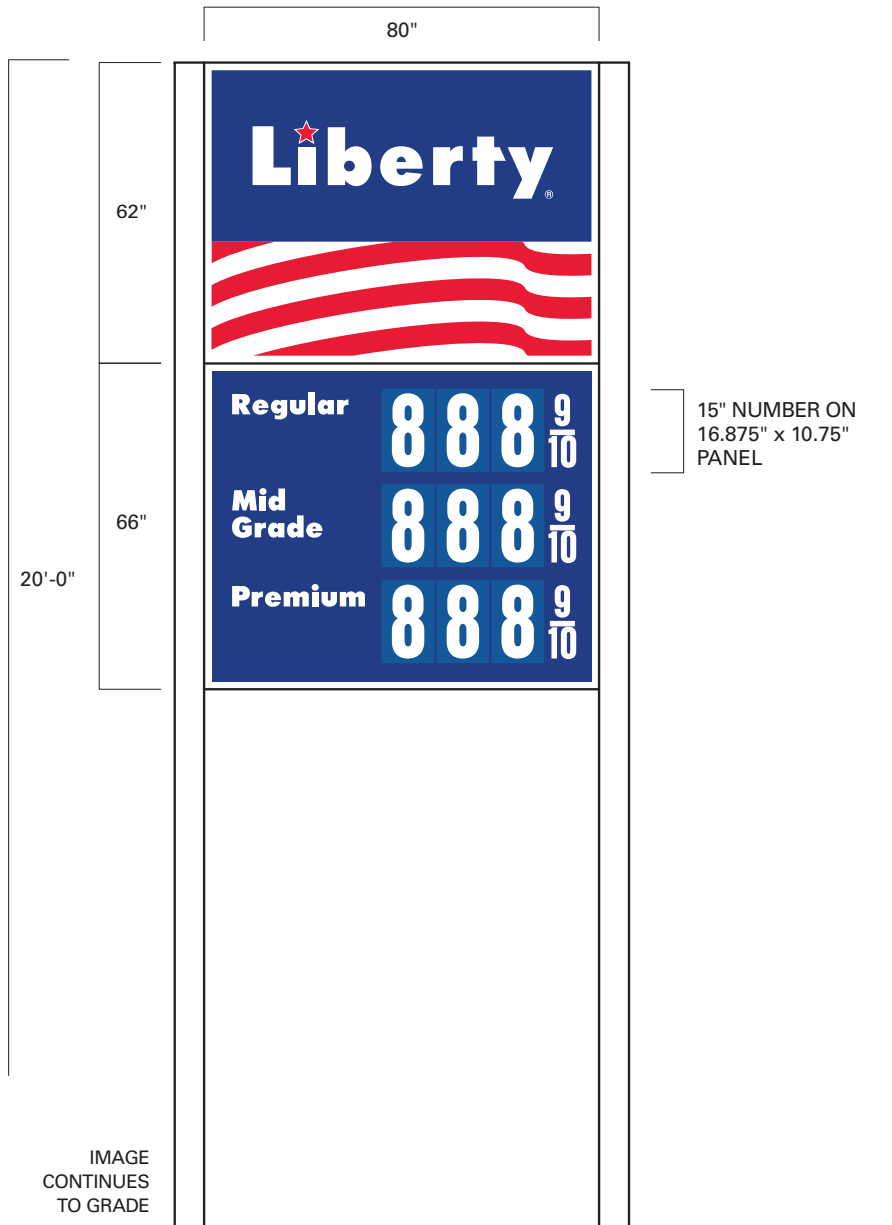

15" NUMBER
ON 16.875" x 10.75"
PANEL

FMD12C
12" RED LED
IN BOX OF
15.062" x 35.062"

LIBERTY® VERTICAL MONUMENT
TWO PRODUCT PRICER

LIBERTY® VERTICAL MONUMENT
TWO PRODUCT LED PRICER

12" NUMBER
ON 14" x 7"
PANEL

STANDARD ONE PRODUCT LED PRICER

STANDARD TWO PRODUCT PRICER

STANDARD TWO PRODUCT LED PRICER

STANDARD THREE PRODUCT PRICER

STANDARD THREE PRODUCT LED PRICER

STANDARD FOUR PRODUCT PRICER

STANDARD FOUR PRODUCT LED PRICER

PRICER FONT SETS — BOLD

ITEM#	PRODUCT DESCRIPTION	
GPB-24	24" NUMBER ON 25 7/8" X 16" PANEL	
GPB-17	17" NUMBER ON 18 7/8" X 13 3/4" PANEL	
GPB-15	15" NUMBER ON 16 7/8" X 12 1/4" PANEL	
GPB-12	12" NUMBER ON 13 7/8" X 11" PANEL	
GPB-10	10" NUMBER ON 11 7/8" X 9 1/2" PANEL	
GPB-08	8" NUMBER ON 9 7/8" X 7" PANEL	
GPB-06	6" NUMBER ON 6 7/8" X 5 1/2" PANEL	

PRICER FONT SETS — LED

1. All sizes are also available in green for diesel pricing.

ITEM#	PRODUCT DESCRIPTION		ITEM#	PRODUCT DESCRIPTION	
FMD30CSB	30" NUMBER ON 35.210" X 83.40" PANEL		FMD20C	20" NUMBER ON 22.500" X 54.250" PANEL	
FMD28S	28" NUMBER ON 33.950" X 69.230" PANEL		FMD18S	18" NUMBER ON 21.011" X 48.625" PANEL	
FMD24S	24" NUMBER ON 29.140" X 66.907" PANEL		FMD16C	16" NUMBER ON 19.450" X 46.536" PANEL	
FMD22C	22" NUMBER ON 25.800" X 56.374" PANEL		FMD12C	12" NUMBER ON 15.550" X 36.662" PANEL	
			FMD10CS	10" NUMBER ON 13.549" X 31.786" PANEL	
			FMD8CS	8" NUMBER ON 11.487" X 25.537" PANEL	
			FMD6C	6" NUMBER ON 8.624" X 18.812" PANEL	