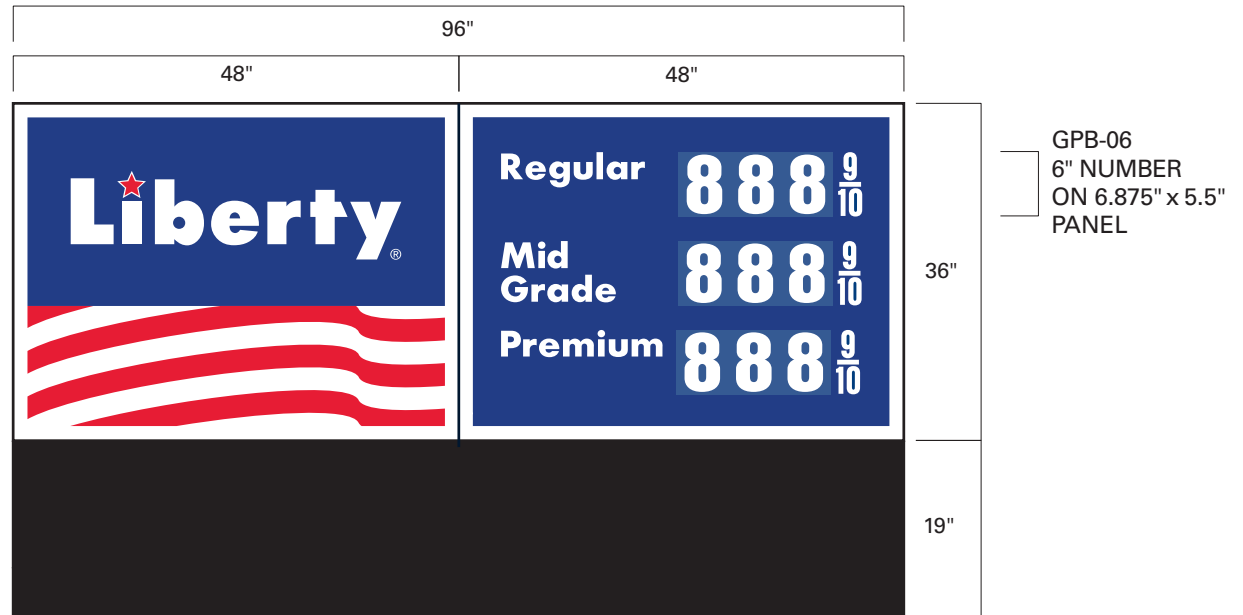

**LIBERTY® HORIZONTAL MONUMENT
THREE PRODUCT PRICER**