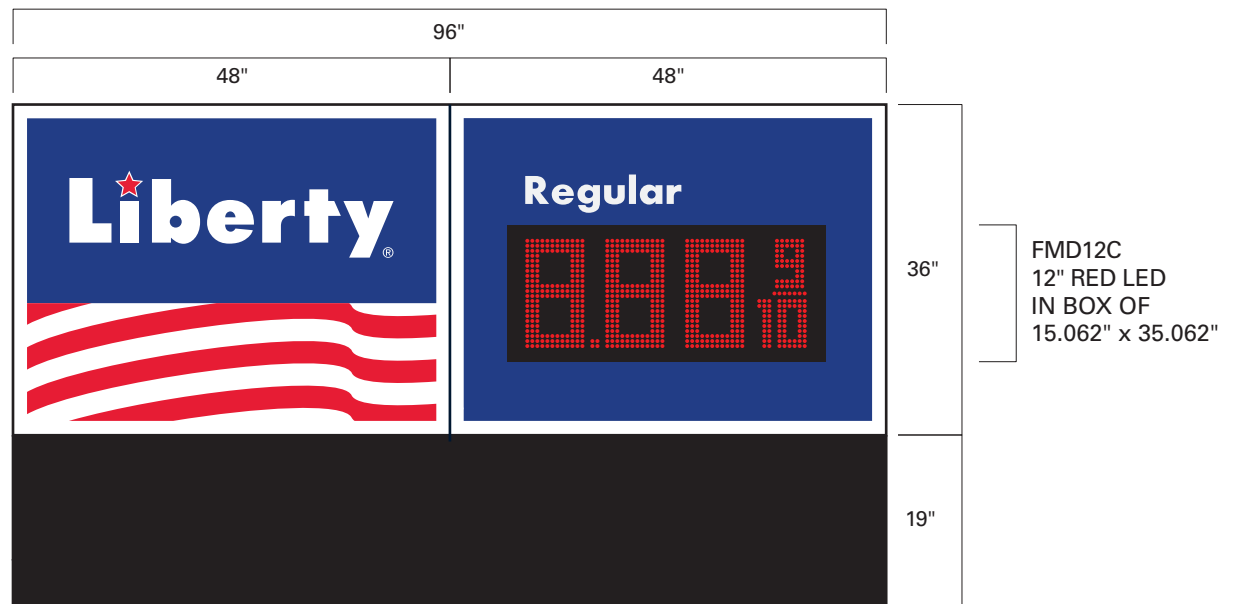

GPB-06
6" NUMBER
ON 6.875" x 5.5"
PANEL

FMD6C
6" RED LED
IN BOX OF
8.624" x 18.812"

**LIBERTY® HORIZONTAL
MONUMENT SIGN
SHOWING COMPONENT PARTS**

**PRODUCT
NUMBERS**

HALLMARK UNIT
ID-3648

PRICE SECTION
PRIC-3648

**LIBERTY® HORIZONTAL
MONUMENT LED SIGN
SHOWING COMPONENT PARTS**

**PRODUCT
NUMBERS**

HALLMARK UNIT
ID-3648

PRICE SECTION
PRIC-3648

**LIBERTY® HORIZONTAL MONUMENT
ONE PRODUCT PRICER**

**LIBERTY® HORIZONTAL MONUMENT
ONE PRODUCT LED PRICER**

**LIBERTY® HORIZONTAL MONUMENT
TWO PRODUCT PRICER**

**LIBERTY® HORIZONTAL MONUMENT
TWO PRODUCT LED PRICER**

**LIBERTY® HORIZONTAL MONUMENT
THREE PRODUCT PRICER**

**LIBERTY® HORIZONTAL MONUMENT
THREE PRODUCT LED PRICER**

PRICER FONT SETS — LED

1. All sizes are also available in green for diesel pricing.

ITEM#	PRODUCT DESCRIPTION		ITEM#	PRODUCT DESCRIPTION	
FMD30CSB	30" NUMBER ON 35.210" X 83.40" PANEL		FMD20C	20" NUMBER ON 22.500" X 54.250" PANEL	
FMD28S	28" NUMBER ON 33.950" X 69.230" PANEL		FMD18S	18" NUMBER ON 21.011" X 48.625" PANEL	
FMD24S	24" NUMBER ON 29.140" X 66.907" PANEL		FMD16C	16" NUMBER ON 19.450" X 46.536" PANEL	
FMD22C	22" NUMBER ON 25.800" X 56.374" PANEL		FMD12C	12" NUMBER ON 15.550" X 36.662" PANEL	
			FMD10CS	10" NUMBER ON 13.549" X 31.786" PANEL	
			FMD8CS	8" NUMBER ON 11.487" X 25.537" PANEL	
			FMD6C	6" NUMBER ON 8.624" X 18.812" PANEL	