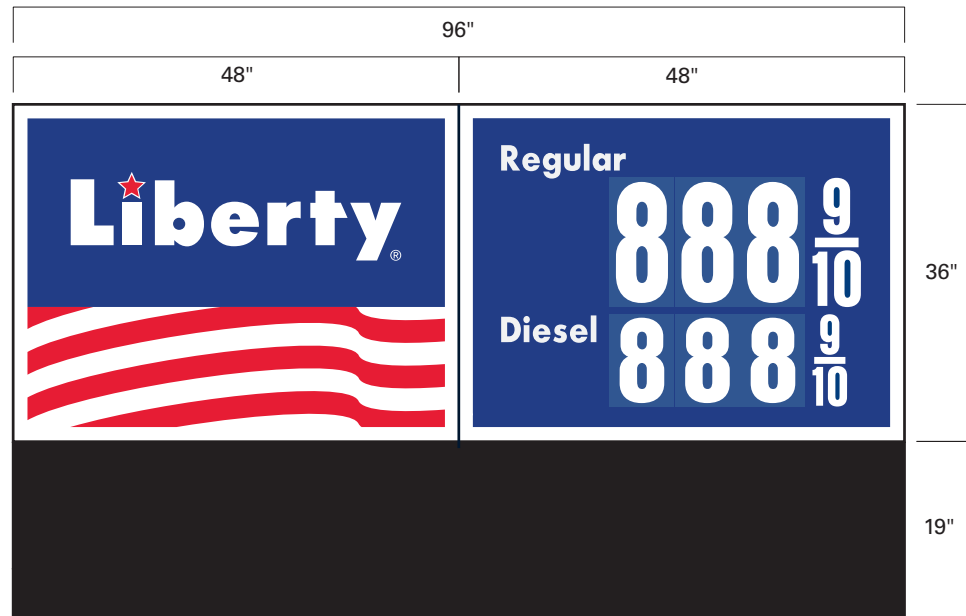

15" NUMBER
ON 16.875" x 10.75"
PANEL

FMD12C
12" RED LED
IN BOX OF
15.062" x 35.062"

LIBERTY® VERTICAL MONUMENT
TWO PRODUCT PRICER

LIBERTY® VERTICAL MONUMENT
TWO PRODUCT LED PRICER

12" NUMBER
ON 14" x 7"
PANEL

8" NUMBER BOLD
ON 9.875" x 7"
PANEL

FMD12C
12" RED LED
IN BOX OF
15.062" x 35.062"

FMD6C
6" GREEN LED
IN BOX OF
8.624" x 18.812"

LIBERTY® VERTICAL MONUMENT
THREE PRODUCT PRICER

LIBERTY® VERTICAL MONUMENT
THREE PRODUCT LED PRICER

GPB-06
6" NUMBER
ON 6.875" x 5.5"
PANEL

FMD6C
6" RED LED
IN BOX OF
8.624" x 18.812"

**LIBERTY® HORIZONTAL
MONUMENT SIGN
SHOWING COMPONENT PARTS**

**PRODUCT
NUMBERS**

HALLMARK UNIT
ID-3648

PRICE SECTION
PRIC-3648

PRICER FONT SETS — LED

1. All sizes are also available in green for diesel pricing.

ITEM#	PRODUCT DESCRIPTION		ITEM#	PRODUCT DESCRIPTION	
FMD30CSB	30" NUMBER ON 35.210" X 83.40" PANEL		FMD20C	20" NUMBER ON 22.500" X 54.250" PANEL	
FMD28S	28" NUMBER ON 33.950" X 69.230" PANEL		FMD18S	18" NUMBER ON 21.011" X 48.625" PANEL	
FMD24S	24" NUMBER ON 29.140" X 66.907" PANEL		FMD16C	16" NUMBER ON 19.450" X 46.536" PANEL	
FMD22C	22" NUMBER ON 25.800" X 56.374" PANEL		FMD12C	12" NUMBER ON 15.550" X 36.662" PANEL	
			FMD10CS	10" NUMBER ON 13.549" X 31.786" PANEL	
			FMD8CS	8" NUMBER ON 11.487" X 25.537" PANEL	
			FMD6C	6" NUMBER ON 8.624" X 18.812" PANEL	