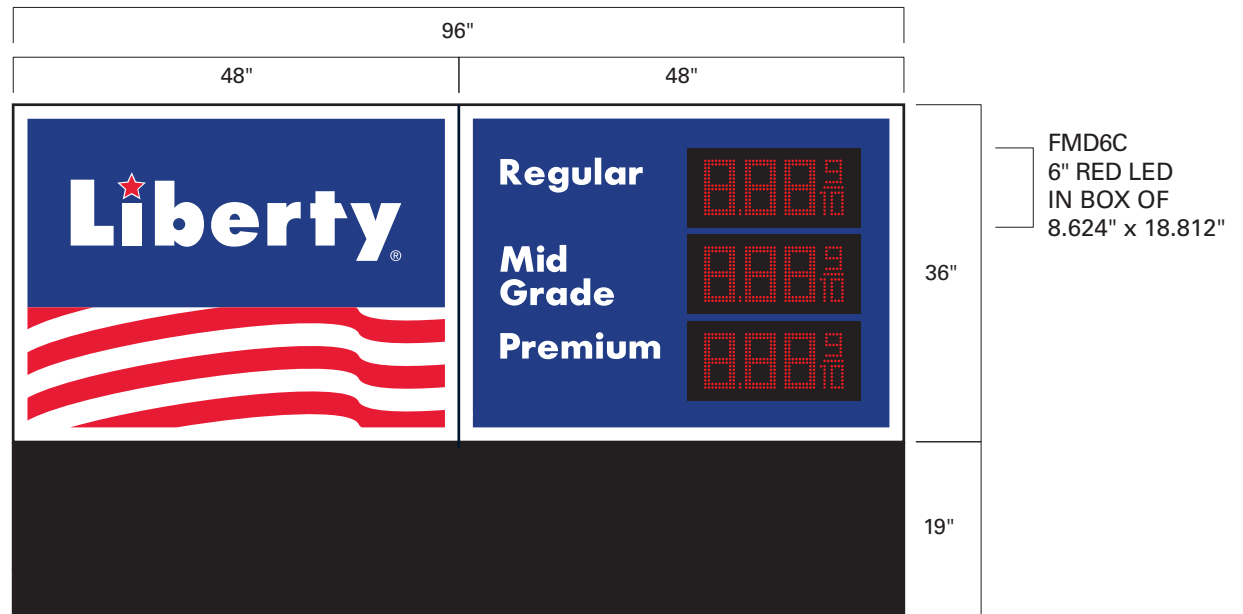

GPB-06
6" NUMBER
ON 6.875" x 5.5"
PANEL

FMD6C
6" RED LED
IN BOX OF
8.624" x 18.812"

**LIBERTY® HORIZONTAL
MONUMENT SIGN
SHOWING COMPONENT PARTS**

**PRODUCT
NUMBERS**

HALLMARK UNIT
ID-3648

PRICE SECTION
PRIC-3648

**LIBERTY® HORIZONTAL MONUMENT
TWO PRODUCT PRICER**

**LIBERTY® HORIZONTAL MONUMENT
TWO PRODUCT LED PRICER**

**LIBERTY® HORIZONTAL MONUMENT
THREE PRODUCT PRICER**

**LIBERTY® HORIZONTAL MONUMENT
THREE PRODUCT LED PRICER**

STANDARD ONE PRODUCT LED PRICER

STANDARD TWO PRODUCT PRICER

STANDARD TWO PRODUCT LED PRICER

STANDARD THREE PRODUCT PRICER

STANDARD THREE PRODUCT LED PRICER

STANDARD FOUR PRODUCT PRICER

STANDARD FOUR PRODUCT LED PRICER

PRICER FONT SETS — LED

1. All sizes are also available in green for diesel pricing.

ITEM#	PRODUCT DESCRIPTION		ITEM#	PRODUCT DESCRIPTION	
FMD30CSB	30" NUMBER ON 35.210" X 83.40" PANEL		FMD20C	20" NUMBER ON 22.500" X 54.250" PANEL	
FMD28S	28" NUMBER ON 33.950" X 69.230" PANEL		FMD18S	18" NUMBER ON 21.011" X 48.625" PANEL	
FMD24S	24" NUMBER ON 29.140" X 66.907" PANEL		FMD16C	16" NUMBER ON 19.450" X 46.536" PANEL	
FMD22C	22" NUMBER ON 25.800" X 56.374" PANEL		FMD12C	12" NUMBER ON 15.550" X 36.662" PANEL	
			FMD10CS	10" NUMBER ON 13.549" X 31.786" PANEL	
			FMD8CS	8" NUMBER ON 11.487" X 25.537" PANEL	
			FMD6C	6" NUMBER ON 8.624" X 18.812" PANEL	