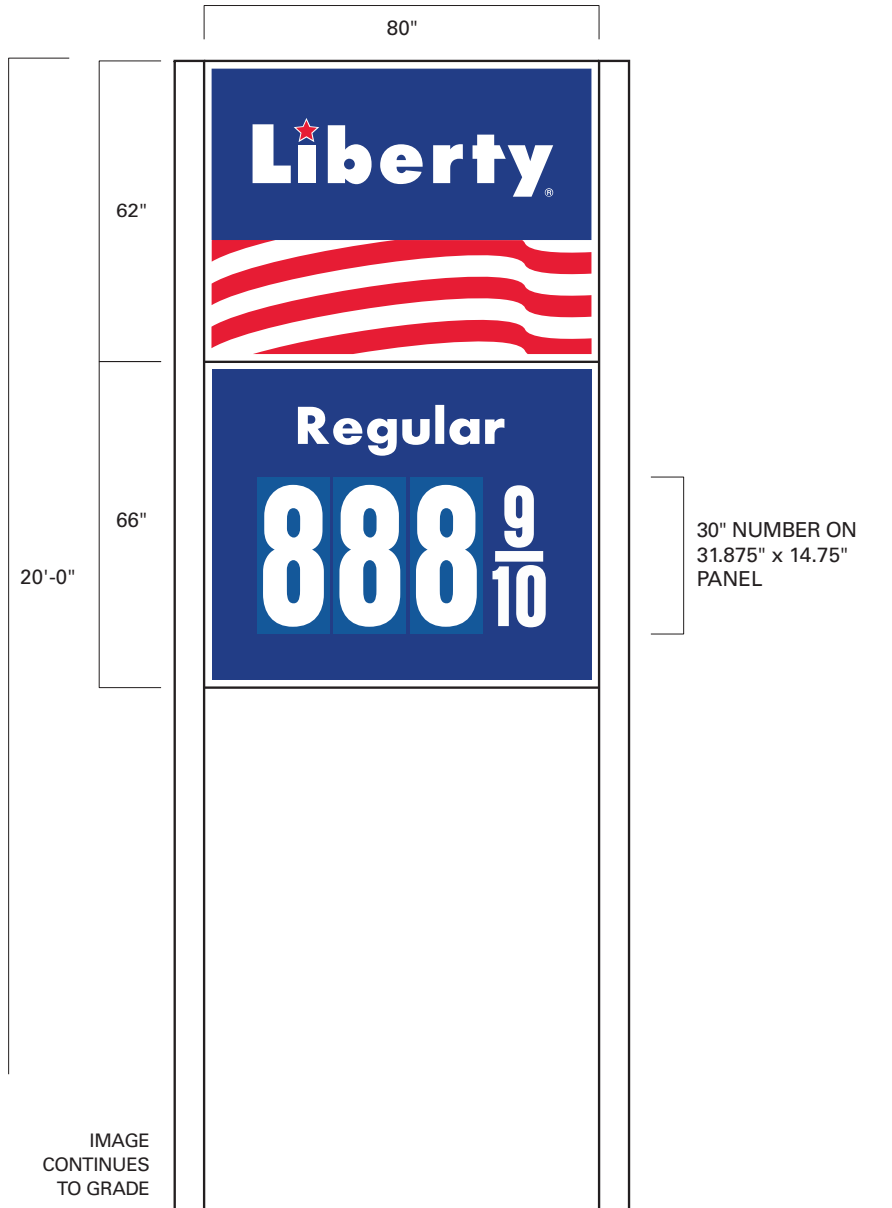

15" NUMBER
ON 16.875" x 10.75"
PANEL

FMD12C
12" RED LED
IN BOX OF
15.062" x 35.062"

LIBERTY® VERTICAL MONUMENT
TWO PRODUCT PRICER

LIBERTY® VERTICAL MONUMENT
TWO PRODUCT LED PRICER

12" NUMBER
ON 14" x 7"
PANEL

GPB-06
6" NUMBER
ON 6.875" x 5.5"
PANEL

FMD6C
6" RED LED
IN BOX OF
8.624" x 18.812"

**LIBERTY® HORIZONTAL
MONUMENT SIGN
SHOWING COMPONENT PARTS**

**PRODUCT
NUMBERS**

HALLMARK UNIT
ID-3648

PRICE SECTION
PRIC-3648

STANDARD ONE PRODUCT LED PRICER

STANDARD TWO PRODUCT PRICER

STANDARD TWO PRODUCT LED PRICER

STANDARD THREE PRODUCT PRICER

STANDARD THREE PRODUCT LED PRICER

STANDARD FOUR PRODUCT PRICER

STANDARD FOUR PRODUCT LED PRICER

PRICER FONT SETS — LED

1. All sizes are also available in green for diesel pricing.

ITEM#	PRODUCT DESCRIPTION		ITEM#	PRODUCT DESCRIPTION	
FMD30CSB	30" NUMBER ON 35.210" X 83.40" PANEL		FMD20C	20" NUMBER ON 22.500" X 54.250" PANEL	
FMD28S	28" NUMBER ON 33.950" X 69.230" PANEL		FMD18S	18" NUMBER ON 21.011" X 48.625" PANEL	
FMD24S	24" NUMBER ON 29.140" X 66.907" PANEL		FMD16C	16" NUMBER ON 19.450" X 46.536" PANEL	
FMD22C	22" NUMBER ON 25.800" X 56.374" PANEL		FMD12C	12" NUMBER ON 15.550" X 36.662" PANEL	
			FMD10CS	10" NUMBER ON 13.549" X 31.786" PANEL	
			FMD8CS	8" NUMBER ON 11.487" X 25.537" PANEL	
			FMD6C	6" NUMBER ON 8.624" X 18.812" PANEL	