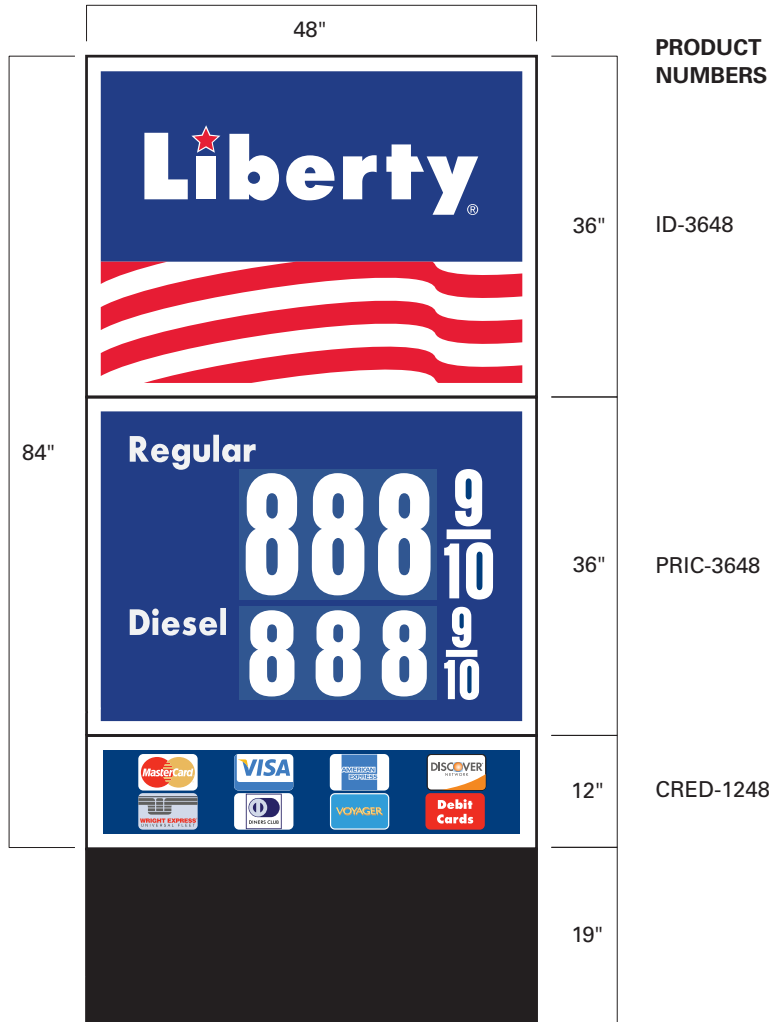

**LIBERTY® VERTICAL MONUMENT SIGN
SHOWING COMPONENT PARTS**

**LIBERTY® VERTICAL MONUMENT LED SIGN
SHOWING COMPONENT PARTS**