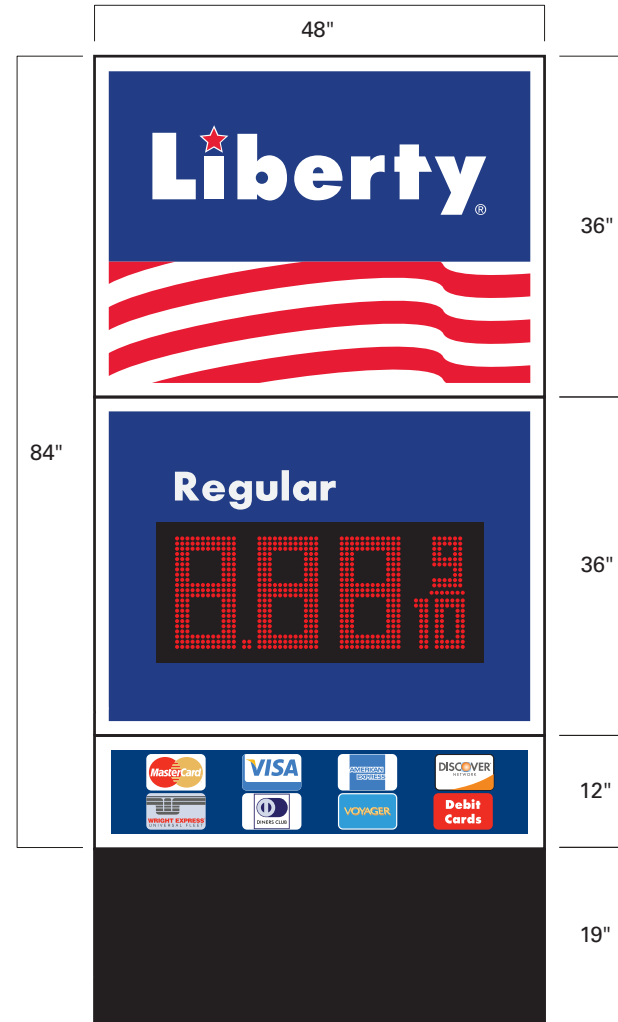

15" NUMBER
ON 16.875" x 10.75"
PANEL

FMD12C
12" RED LED
IN BOX OF
15.062" x 35.062"

LIBERTY® VERTICAL MONUMENT
TWO PRODUCT PRICER

LIBERTY® VERTICAL MONUMENT
TWO PRODUCT LED PRICER

12" NUMBER
ON 14" x 7"
PANEL

8" NUMBER BOLD
ON 9.875" x 7"
PANEL

FMD12C
12" RED LED
IN BOX OF
15.062" x 35.062"

FMD6C
6" GREEN LED
IN BOX OF
8.624" x 18.812"

LIBERTY® VERTICAL MONUMENT
THREE PRODUCT PRICER

LIBERTY® VERTICAL MONUMENT
THREE PRODUCT LED PRICER

GPB-06
6" NUMBER
ON 6.875" x 5.5"
PANEL

FMD6C
6" RED LED
IN BOX OF
8.624" x 18.812"

**LIBERTY® HORIZONTAL
MONUMENT SIGN
SHOWING COMPONENT PARTS**

**PRODUCT
NUMBERS**

HALLMARK UNIT
ID-3648

PRICE SECTION
PRIC-3648

PRICER FONT SETS — LED

1. All sizes are also available in green for diesel pricing.

ITEM#	PRODUCT DESCRIPTION		ITEM#	PRODUCT DESCRIPTION	
FMD30CSB	30" NUMBER ON 35.210" X 83.40" PANEL		FMD20C	20" NUMBER ON 22.500" X 54.250" PANEL	
FMD28S	28" NUMBER ON 33.950" X 69.230" PANEL		FMD18S	18" NUMBER ON 21.011" X 48.625" PANEL	
FMD24S	24" NUMBER ON 29.140" X 66.907" PANEL		FMD16C	16" NUMBER ON 19.450" X 46.536" PANEL	
FMD22C	22" NUMBER ON 25.800" X 56.374" PANEL		FMD12C	12" NUMBER ON 15.550" X 36.662" PANEL	
			FMD10CS	10" NUMBER ON 13.549" X 31.786" PANEL	
			FMD8CS	8" NUMBER ON 11.487" X 25.537" PANEL	
			FMD6C	6" NUMBER ON 8.624" X 18.812" PANEL	