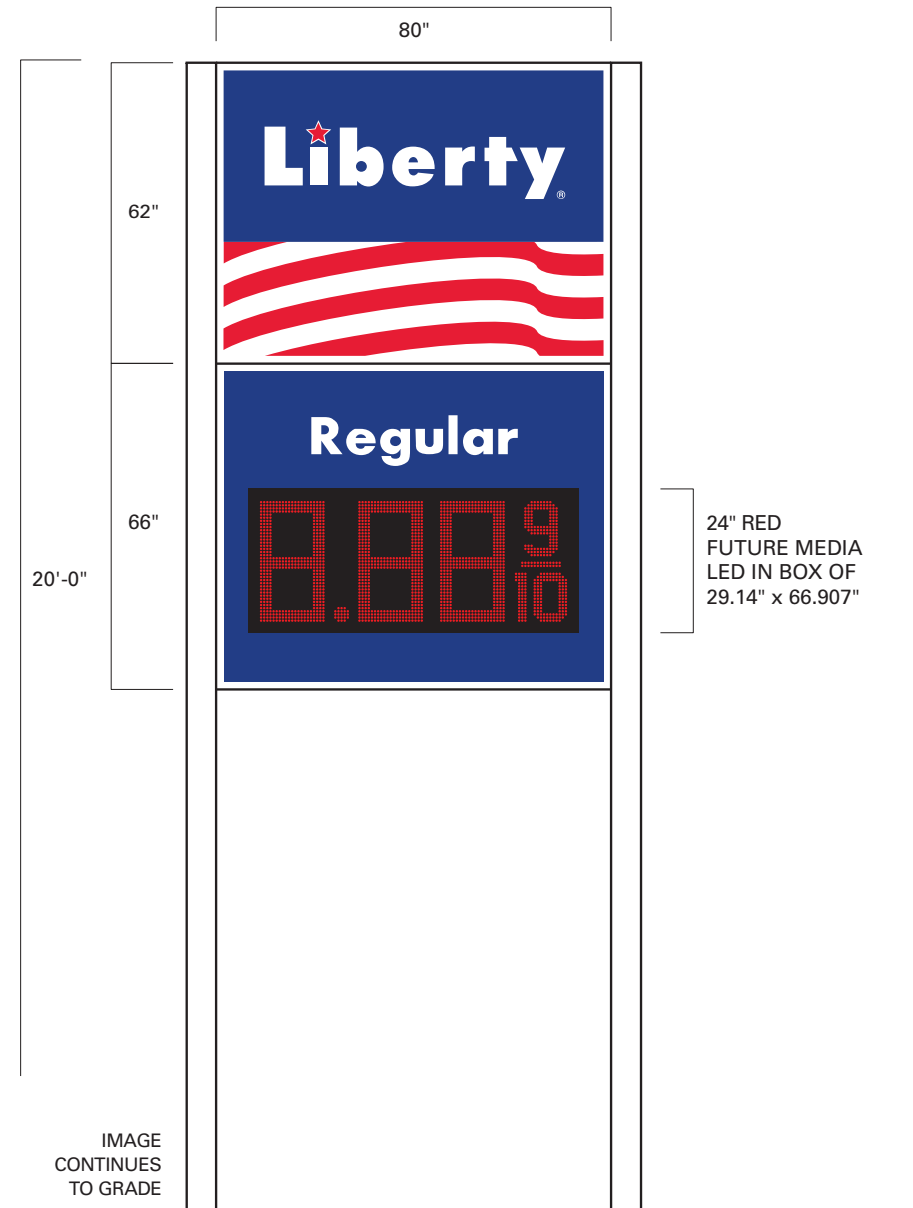

15" NUMBER
ON 16.875" x 10.75"
PANEL

FMD12C
12" RED LED
IN BOX OF
15.062" x 35.062"

LIBERTY® VERTICAL MONUMENT
TWO PRODUCT PRICER

LIBERTY® VERTICAL MONUMENT
TWO PRODUCT LED PRICER

12" NUMBER
ON 14" x 7"
PANEL

GPB-06
6" NUMBER
ON 6.875" x 5.5"
PANEL

FMD6C
6" RED LED
IN BOX OF
8.624" x 18.812"

**LIBERTY® HORIZONTAL
MONUMENT SIGN
SHOWING COMPONENT PARTS**

**PRODUCT
NUMBERS**

HALLMARK UNIT
ID-3648

PRICE SECTION
PRIC-3648

STANDARD ONE PRODUCT LED PRICER

STANDARD TWO PRODUCT PRICER

STANDARD TWO PRODUCT LED PRICER

STANDARD THREE PRODUCT PRICER

STANDARD THREE PRODUCT LED PRICER

STANDARD FOUR PRODUCT PRICER

STANDARD FOUR PRODUCT LED PRICER

PRICER FONT SETS — LED

1. All sizes are also available in green for diesel pricing.

ITEM#	PRODUCT DESCRIPTION		ITEM#	PRODUCT DESCRIPTION	
FMD30CSB	30" NUMBER ON 35.210" X 83.40" PANEL		FMD20C	20" NUMBER ON 22.500" X 54.250" PANEL	
FMD28S	28" NUMBER ON 33.950" X 69.230" PANEL		FMD18S	18" NUMBER ON 21.011" X 48.625" PANEL	
FMD24S	24" NUMBER ON 29.140" X 66.907" PANEL		FMD16C	16" NUMBER ON 19.450" X 46.536" PANEL	
FMD22C	22" NUMBER ON 25.800" X 56.374" PANEL		FMD12C	12" NUMBER ON 15.550" X 36.662" PANEL	
			FMD10CS	10" NUMBER ON 13.549" X 31.786" PANEL	
			FMD8CS	8" NUMBER ON 11.487" X 25.537" PANEL	
			FMD6C	6" NUMBER ON 8.624" X 18.812" PANEL	