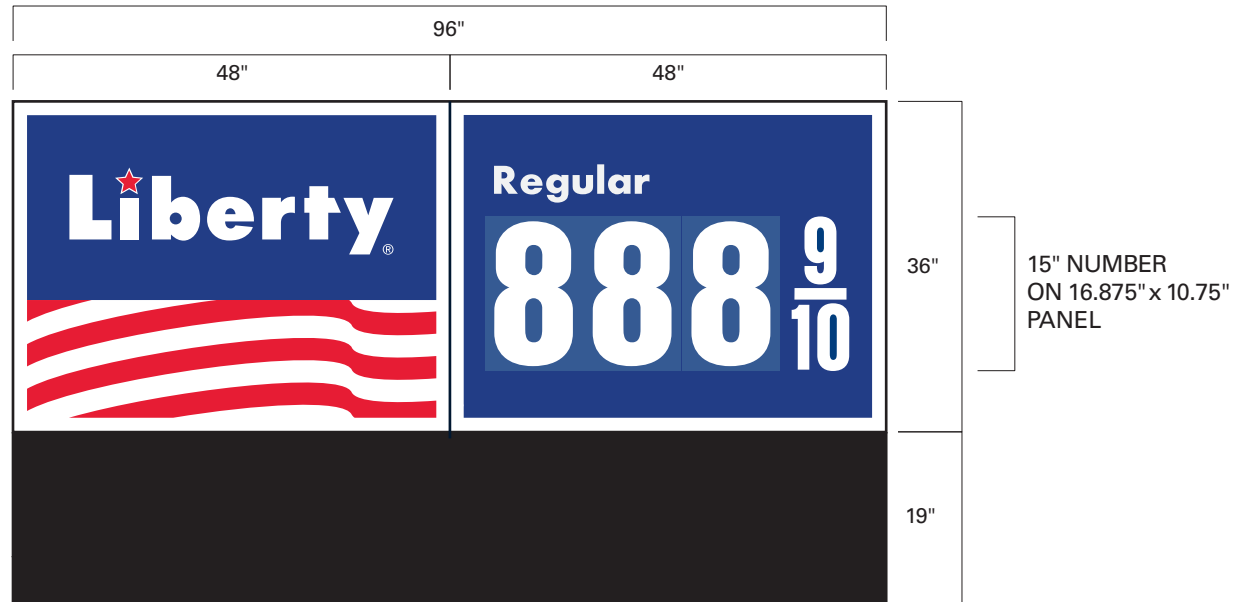

**LIBERTY® HORIZONTAL MONUMENT
ONE PRODUCT PRICER**