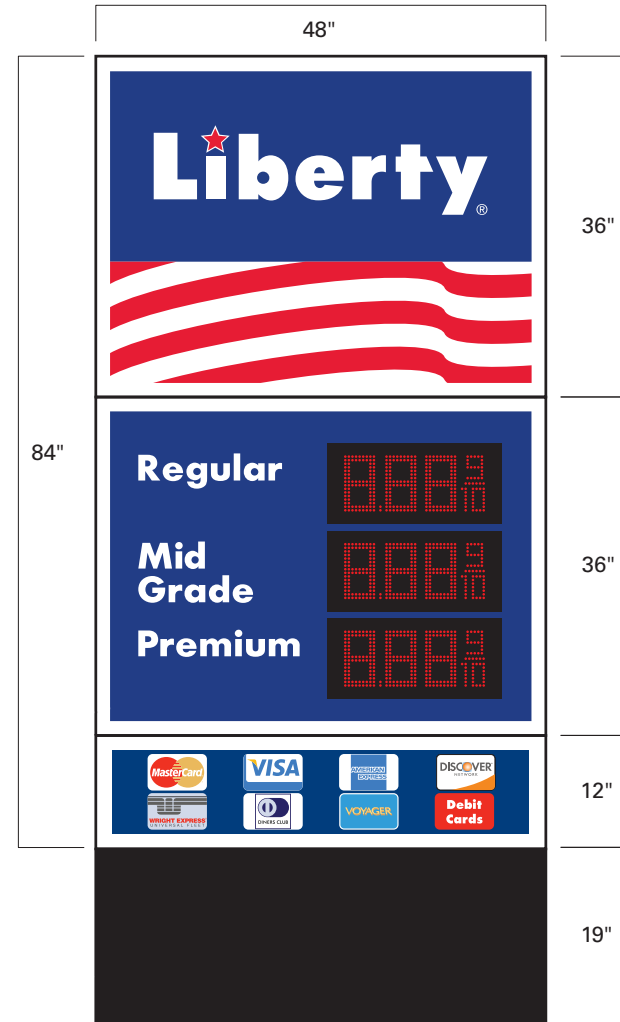

15" NUMBER
ON 16.875" x 10.75"
PANEL

FMD12C
12" RED LED
IN BOX OF
15.062" x 35.062"

LIBERTY® VERTICAL MONUMENT
TWO PRODUCT PRICER

LIBERTY® VERTICAL MONUMENT
TWO PRODUCT LED PRICER

12" NUMBER
ON 14" x 7"
PANEL

8" NUMBER BOLD
ON 9.875" x 7"
PANEL

FMD12C
12" RED LED
IN BOX OF
15.062" x 35.062"

FMD6C
6" GREEN LED
IN BOX OF
8.624" x 18.812"

LIBERTY® VERTICAL MONUMENT
THREE PRODUCT PRICER

LIBERTY® VERTICAL MONUMENT
THREE PRODUCT LED PRICER

GPB-06
6" NUMBER
ON 6.875" x 5.5"
PANEL

FMD6C
6" RED LED
IN BOX OF
8.624" x 18.812"

**LIBERTY® HORIZONTAL
MONUMENT SIGN
SHOWING COMPONENT PARTS**

**PRODUCT
NUMBERS**

HALLMARK UNIT
ID-3648

PRICE SECTION
PRIC-3648

PRICER FONT SETS — LED

1. All sizes are also available in green for diesel pricing.

ITEM#	PRODUCT DESCRIPTION		ITEM#	PRODUCT DESCRIPTION	
FMD30CSB	30" NUMBER ON 35.210" X 83.40" PANEL		FMD20C	20" NUMBER ON 22.500" X 54.250" PANEL	
FMD28S	28" NUMBER ON 33.950" X 69.230" PANEL		FMD18S	18" NUMBER ON 21.011" X 48.625" PANEL	
FMD24S	24" NUMBER ON 29.140" X 66.907" PANEL		FMD16C	16" NUMBER ON 19.450" X 46.536" PANEL	
FMD22C	22" NUMBER ON 25.800" X 56.374" PANEL		FMD12C	12" NUMBER ON 15.550" X 36.662" PANEL	
			FMD10CS	10" NUMBER ON 13.549" X 31.786" PANEL	
			FMD8CS	8" NUMBER ON 11.487" X 25.537" PANEL	
			FMD6C	6" NUMBER ON 8.624" X 18.812" PANEL	