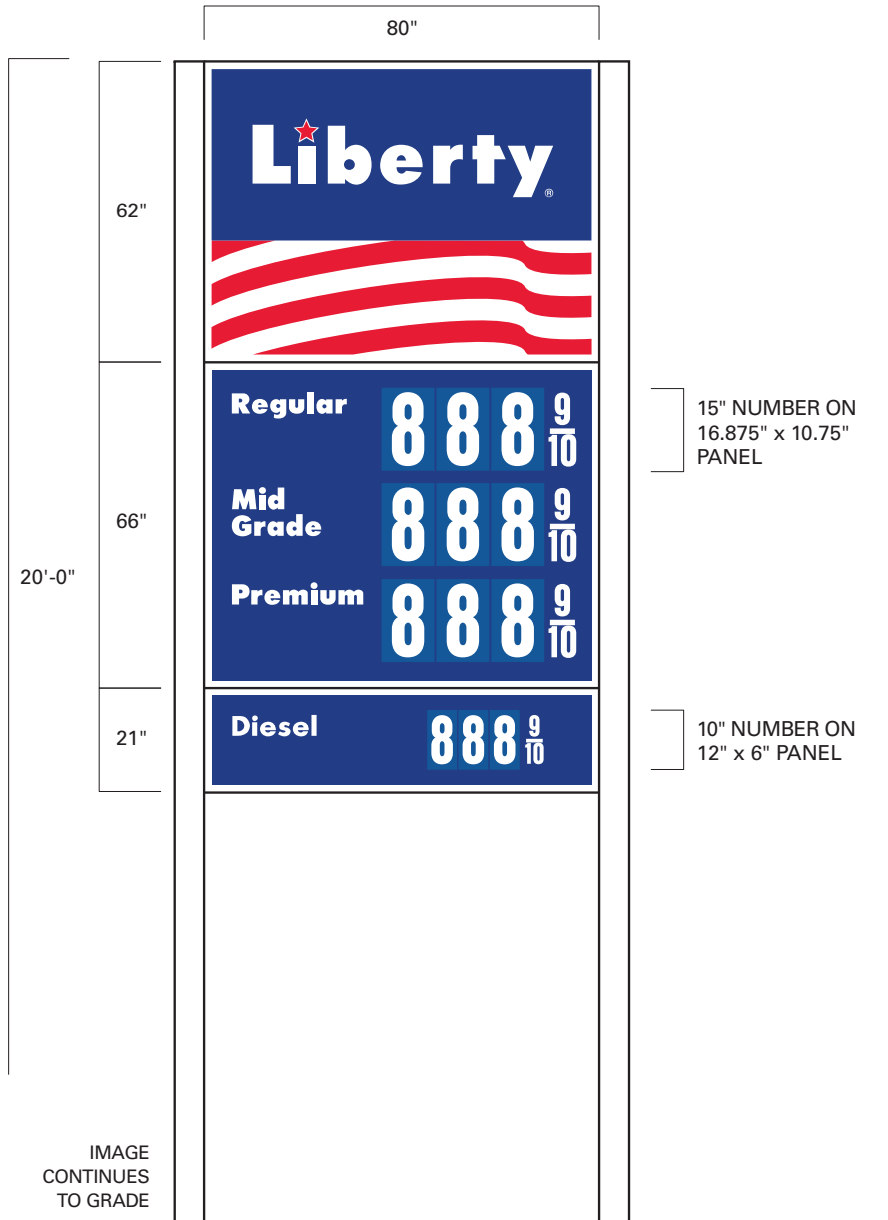

15" NUMBER
ON 16.875" x 10.75"
PANEL

FMD12C
12" RED LED
IN BOX OF
15.062" x 35.062"

LIBERTY® VERTICAL MONUMENT
TWO PRODUCT PRICER

LIBERTY® VERTICAL MONUMENT
TWO PRODUCT LED PRICER

12" NUMBER
ON 14" x 7"
PANEL

STANDARD ONE PRODUCT LED PRICER

STANDARD TWO PRODUCT PRICER

STANDARD TWO PRODUCT LED PRICER

STANDARD THREE PRODUCT PRICER

STANDARD THREE PRODUCT LED PRICER

STANDARD FOUR PRODUCT PRICER

STANDARD FOUR PRODUCT LED PRICER

PRICER FONT SETS — BOLD

ITEM#	PRODUCT DESCRIPTION	
GPB-24	24" NUMBER ON 25 7/8" X 16" PANEL	
GPB-17	17" NUMBER ON 18 7/8" X 13 3/4" PANEL	
GPB-15	15" NUMBER ON 16 7/8" X 12 1/4" PANEL	
GPB-12	12" NUMBER ON 13 7/8" X 11" PANEL	
GPB-10	10" NUMBER ON 11 7/8" X 9 1/2" PANEL	
GPB-08	8" NUMBER ON 9 7/8" X 7" PANEL	
GPB-06	6" NUMBER ON 6 7/8" X 5 1/2" PANEL	

PRICER FONT SETS — LED

1. All sizes are also available in green for diesel pricing.

ITEM#	PRODUCT DESCRIPTION		ITEM#	PRODUCT DESCRIPTION	
FMD30CSB	30" NUMBER ON 35.210" X 83.40" PANEL		FMD20C	20" NUMBER ON 22.500" X 54.250" PANEL	
FMD28S	28" NUMBER ON 33.950" X 69.230" PANEL		FMD18S	18" NUMBER ON 21.011" X 48.625" PANEL	
FMD24S	24" NUMBER ON 29.140" X 66.907" PANEL		FMD16C	16" NUMBER ON 19.450" X 46.536" PANEL	
FMD22C	22" NUMBER ON 25.800" X 56.374" PANEL		FMD12C	12" NUMBER ON 15.550" X 36.662" PANEL	
			FMD10CS	10" NUMBER ON 13.549" X 31.786" PANEL	
			FMD8CS	8" NUMBER ON 11.487" X 25.537" PANEL	
			FMD6C	6" NUMBER ON 8.624" X 18.812" PANEL	