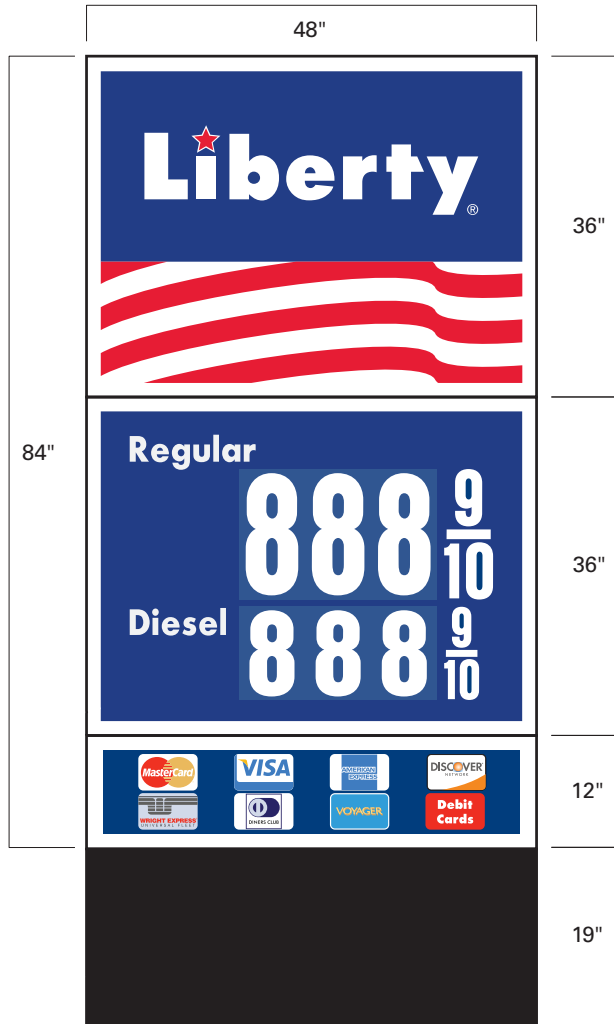

15" NUMBER
ON 16.875" x 10.75"
PANEL

FMD12C
12" RED LED
IN BOX OF
15.062" x 35.062"

LIBERTY® VERTICAL MONUMENT
TWO PRODUCT PRICER

LIBERTY® VERTICAL MONUMENT
TWO PRODUCT LED PRICER

12" NUMBER
ON 14" x 7"
PANEL

8" NUMBER BOLD
ON 9.875" x 7"
PANEL

FMD12C
12" RED LED
IN BOX OF
15.062" x 35.062"

FMD6C
6" GREEN LED
IN BOX OF
8.624" x 18.812"

LIBERTY® VERTICAL MONUMENT
THREE PRODUCT PRICER

LIBERTY® VERTICAL MONUMENT
THREE PRODUCT LED PRICER

GPB-06
6" NUMBER
ON 6.875" x 5.5"
PANEL

FMD6C
6" RED LED
IN BOX OF
8.624" x 18.812"

**LIBERTY® HORIZONTAL
MONUMENT SIGN
SHOWING COMPONENT PARTS**

**PRODUCT
NUMBERS**

HALLMARK UNIT
ID-3648

PRICE SECTION
PRIC-3648

PRICER FONT SETS — LED

1. All sizes are also available in green for diesel pricing.

ITEM#	PRODUCT DESCRIPTION		ITEM#	PRODUCT DESCRIPTION	
FMD30CSB	30" NUMBER ON 35.210" X 83.40" PANEL		FMD20C	20" NUMBER ON 22.500" X 54.250" PANEL	
FMD28S	28" NUMBER ON 33.950" X 69.230" PANEL		FMD18S	18" NUMBER ON 21.011" X 48.625" PANEL	
FMD24S	24" NUMBER ON 29.140" X 66.907" PANEL		FMD16C	16" NUMBER ON 19.450" X 46.536" PANEL	
FMD22C	22" NUMBER ON 25.800" X 56.374" PANEL		FMD12C	12" NUMBER ON 15.550" X 36.662" PANEL	
			FMD10CS	10" NUMBER ON 13.549" X 31.786" PANEL	
			FMD8CS	8" NUMBER ON 11.487" X 25.537" PANEL	
			FMD6C	6" NUMBER ON 8.624" X 18.812" PANEL	